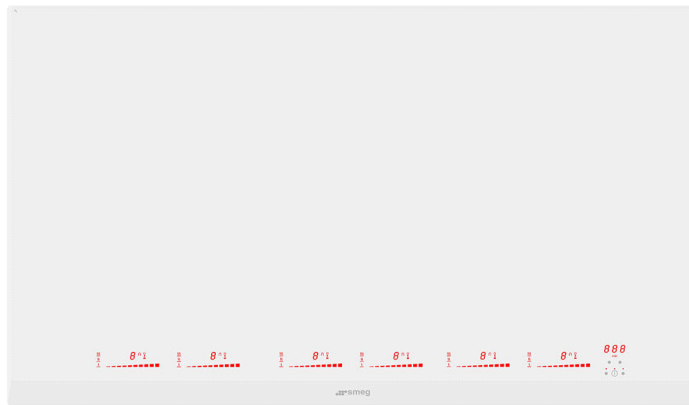

smeg SmartSense Plus 90cm induction cooktop  
EAN13: 8017709209421

- white ceramic surface, bevelled edge— 33mm front, 5mm sides, straight back • built-in hob, topmount • 900mmW x 520mmD x x 41mm H + 4mmH ceramic surface • cutout 810mmW x 490mmD • **capacity** • six zones — • front left\*: 220x180mm 2100W | boost 2600/3700W • rear left\*: 220x180mm 2100W | boost 2600/3700W • front centre\*: 220x180mm 2100W | boost 2600/3700W • rear centre\*: 220x180mm 2100W | boost 2600/3700W • front right\*: 220x180mm 2100W | boost 2600/3700W • rear right\* : 220x180mm 2100W | boost 2600/3700W • \*These zones feature Surface Share • **total power** 11,000 watts • 9 heat settings per zone + 2 boost settings per zone • 3 auto-regulated temperatures | 42°C, || 70°C, ||| 94°C • 3 timers, simultaneous or separate operation • independent egg timer controls • ergonomic Active Surface Control • pan detection • automatic cut-off • touch-control lock • residual heat indicators • automatic spillage stop • child safety lock • pan size • automatic pan size recognition • **warranty** • two years parts and labour