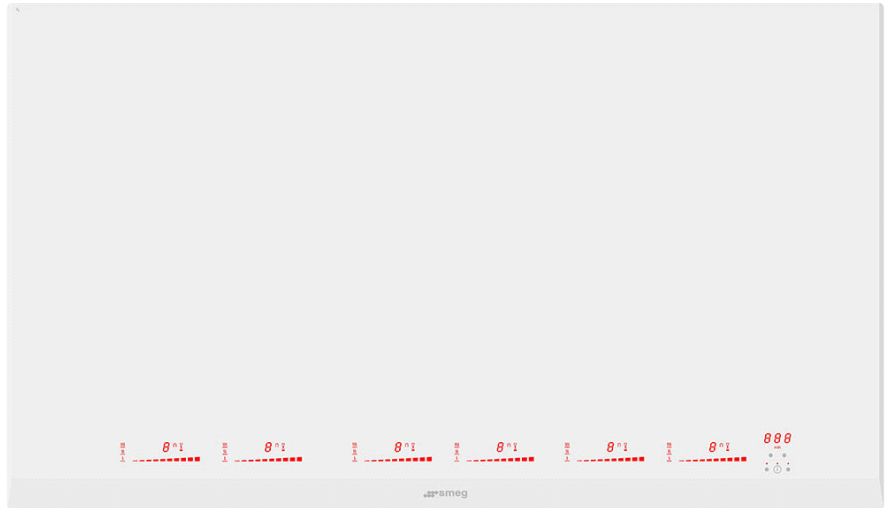

SAI90MW

smeg SmartSense Plus 90cm
induction cooktop

EAN13: 8017709209421

white ceramic surface, bevelled edge— 33mm
front, 5mm sides, straight back

built-in hob, topmount

900mmW x 520mmD x 41mm H + 4mmH
ceramic surface

cutout 810mmW x 490mmD

capacity

six zones —

front left*: 220x180mm 2100W | boost 2600/3700W

rear left*: 220x180mm 2100W | boost 2600/3700W

front centre*: 220x180mm 2100W | boost
2600/3700W

rear centre*: 220x180mm 2100W | boost
2600/3700W

front right*: 220x180mm 2100W | boost
2600/3700W

rear right* : 220x180mm 2100W | boost
2600/3700W

*These zones feature Surface Share

total power 11,000 watts

9 heat settings per zone + 2 boost settings per
zone

3 auto-regulated temperatures [42°C,][70°C,]][
94°C

3 timers, simultaneous or separate operation

independent egg timer controls

ergonomic Active Surface Control

pan detection

automatic cut-off

touch-control lock

residual heat indicators

automatic spillage stop

child safety lock

pan size

automatic pan size recognition