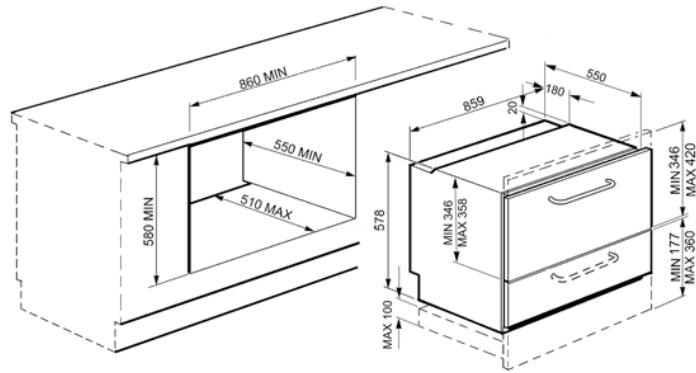

Smeg 90cm horizontal dishwasher
EAN13: 8017709100209

- 600mmD x 865mmW x 578mmH • fully-integrated • 14 litre capacity • 12 placesettings • 32cm max plate diameter • 38,45,50,65,70°C wash temperatures • 6 collapsible dish racks — multi-loading options • accommodates 70cm and 90cm oven racks and trays • 77cm basket width • grey rilsen baskets • space for drawer installation below dishwasher • twin Orbital wash system • two full ceiling wash arms • differential (half load) 65/35 wash, left or right • full electronic display • 1-9 hour delay timer • 5 stage self-cleaning filter • anti flood, Total ACQUASTOP • **warranty** • two years parts and labour