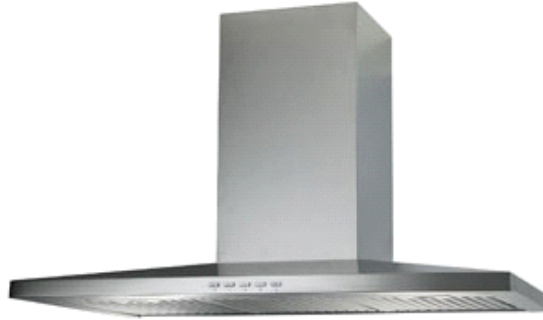

---

Smeg 90cm wallmount rangehood  
EAN13: 8017709161347

---

---

• stainless steel • 898mm W x 500mm D x 980mm H maximum • wallmount • 900m<sup>3</sup>/hr max airflow • 62 dBA noise rating • 1 x 7W strip LED lamp • 3 speed levels • delay stop • 3 x stainless steel filters • **warranty** • two years parts and labour