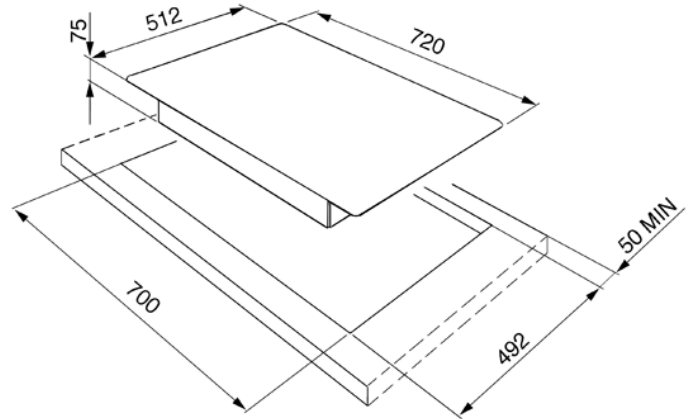

Smeg 72 cm gas cooktop  
EAN13: 8017709155353

• satin stainless steel • 720mmW x 512mmD x 75mmH includes trivets • cutout 700mmW x 492mmD • built-in one-piece hob, topmount • **capacity** • 37.8 mj/hr max over five burners — • 1 x ultra-rapid triple burner, 15 mj/hr • 2 x semi-rapid burners, 7.5 mj/hr each • 2 x auxiliary burners, 3.9 mj/hr each • automatic electronic ignition • flame failure device (FFD) fitted to each burner • set for natural gas — regulator supplied adaptable for ULPG — no regulator required • **Standard inclusions** • heavy-duty cast-iron trivets & burner caps • supplied with Classic + Linear knobs • 1 x cast-iron pot rest • 1 x wok stand • **warranty** • two years parts and labour