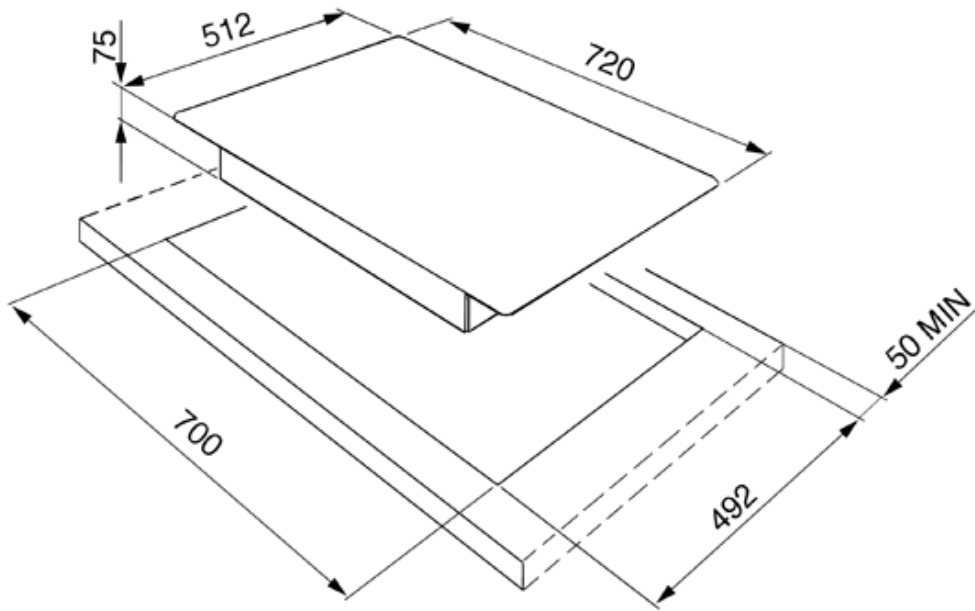

PGA75-4

classic

gas
72 cm
stainless steel
topmount

Smeg Australia
2 Baker ST, Banksmeadow
NSW 2019
Tel. 8667 4888
Fax 8667 4800