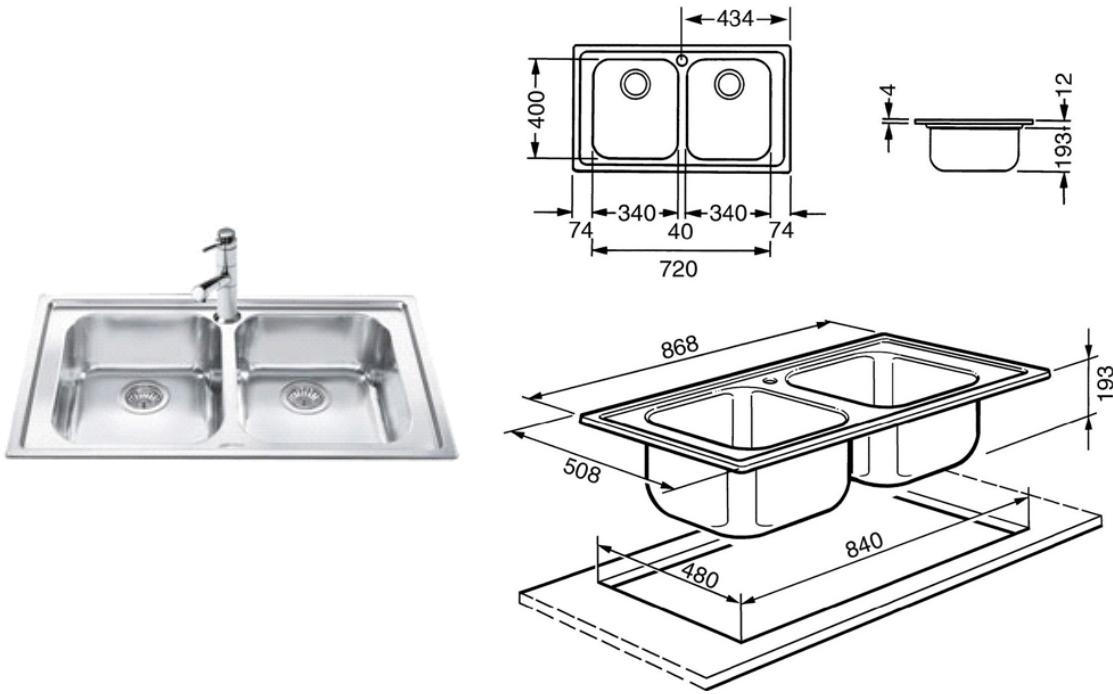

Smeg double-bowl sink  
EAN13: 8017709143305

• satin stainless steel • 868mmW x 508mmD, 198mmH (excluding drainer) • topmount • 26 litre capacity each bowl • two bowls, no drainer • warranty • two years parts and labour