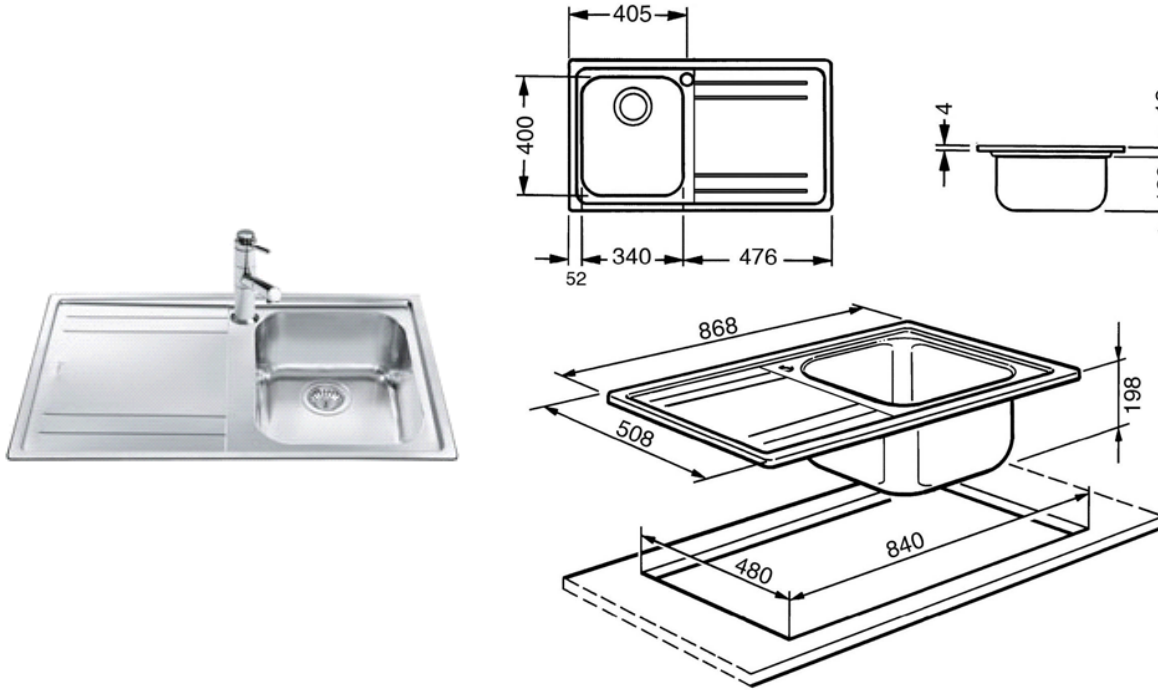

Smeg single-bowl+drainer sink
EAN13: 8017709143312

• satin stainless steel • 868mmW x 508mmD, 198mmH(excluding drainer) • topmount • 19.5 litre capacity • 1 bowl + drainer • warranty • two years parts and labour