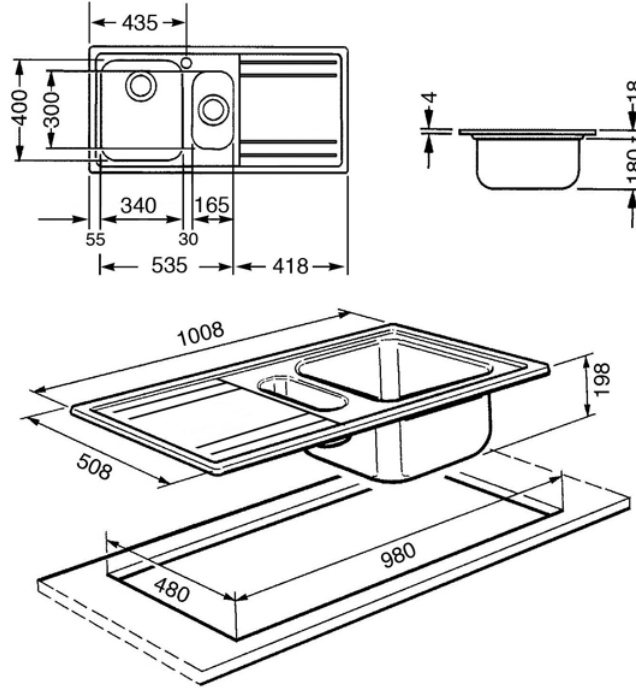

Smeg 1.5 bowl + drainer topmount sink
EAN13: 8017709143299

• satin stainless steel • 1008 mm W x 508 mm D, 198 mm H(excluding drains) • topmount • 1.5 bowls + drainer • main bowl: 24 litre capacity • auxiliary bowl: 10 litre capacity • warranty two years parts and labour