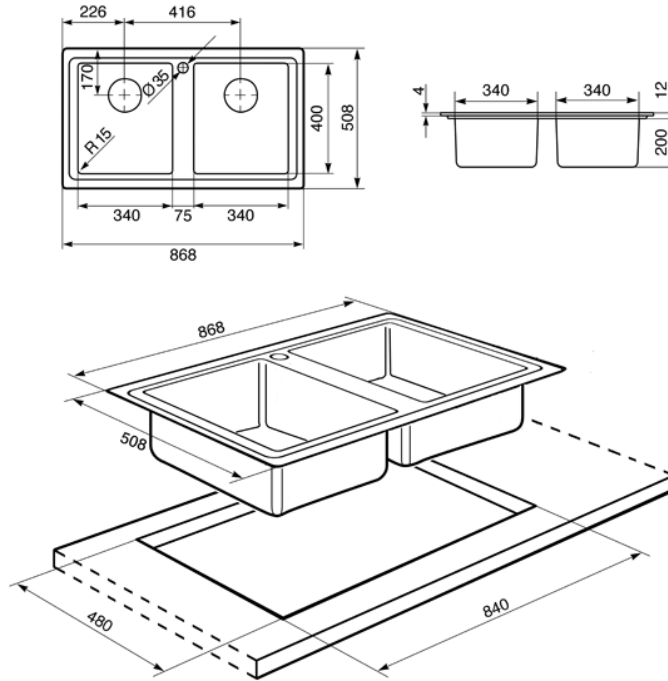

Smeg double-bowl sink  
EAN13: 8017709148478

• satin stainless steel • 868mm W x 508mm D, 200mm H topmount • 27.2 litre capacity each bowl • two bowls, no dishwasher  
warranty • two years parts and labour