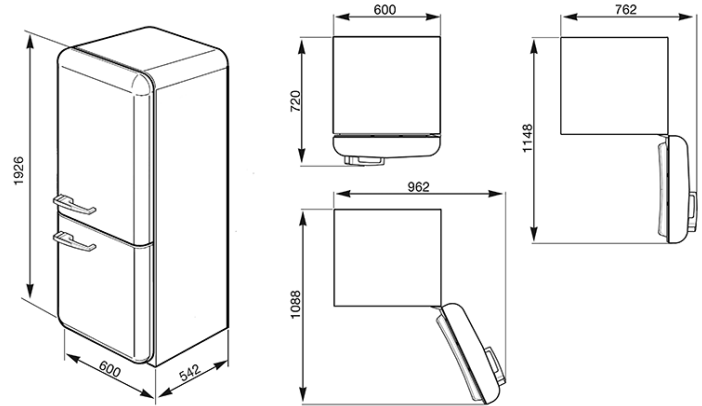

Smeg FAB 32 two-door refrigerator-freezer right-hand hinge, frost free
ALSO AVAILABLE LEFT-HAND HINGE FAB32LLINA1
EAN13: 8017709192242

• lime green • 1926mmH x 600mmW x 720mmD (includes handle) • refrigerator capacity: 228 litre • freezer capacity: 98 litre • 326 litre total
• refrigerator: automatic defrost • freezer: frost free • 2 x thermostats • tropical rating • **energy rating** • 3.5 stars • energy consumption: 323 kWh per year • **Standard inclusions** • **refrigerator** • 4 x bottle chromed wine rack • 3 x crystal glass quick-chill shelves • 7 x shelf heights (6 x adjustable) • 1 x clear meat keeper • 1 x 12-place egg nest (foldable) • **inside door** • 1 x multi-purpose half-width container • 1 x fully-lidded full-width dairy container • 1 x full-width bottle shelf with restrainer • 2 x chromed safety rails (removable) • 4 height positions • **freezer** • 2 x drawers • 1 x fast-freeze drawer • 1 x ice-cube tray • **refrigerant** • R600a • 0.0227kg refrigerator • 0.0350 freezer • **warranty** • two years on parts and labour • limited five year warranty on evaporator, condenser and compressors