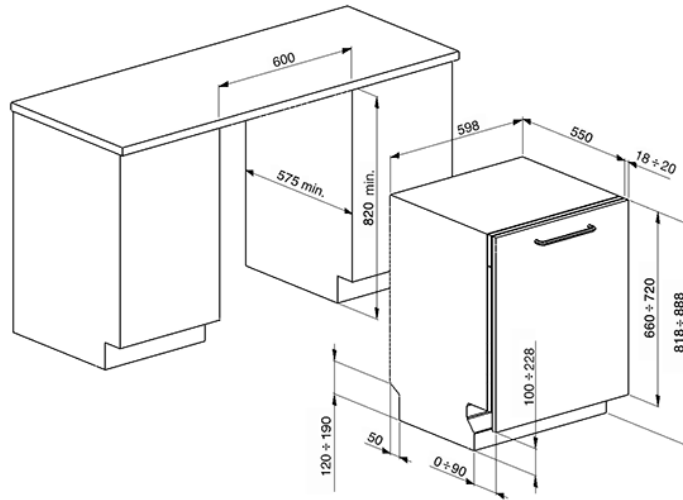

Smeg 60cm fully integrated dishwasher
Professional series
EAN13: 8017709176846

• 600mmW x 820mmH x 570mmD • 15 place settings • **5 Star Water Rating (WELS)** • **4 Star Energy Rating (MEPS)** • 5 domestic programs - • soak, normalEco, Eco, Auto 60°C, Ultraclean • 4 professional - • Glass Pro, Ultra Quick 16 min, Universal, Intensive • grey rilson baskets • upper: removable flexi-duo cutlery tray • middle: 3 level adjustment, EasyGlide • lower: completely foldable with glass holder, • cutlery basket • automatic door opening option at end of cycle • option for FlexiTabs • 1–24 hr delay timer with automatic soak • half-load option • orbital wash system • wash temperatures 45,50,65,75°C • stainless steel filter • turbidity sensor — Aquatest • self-balancing hinges • **TOTAL ACQUASTOP** • 45 dBA • 230-240V/50Hz • *MUST BE HARD WIRED • **warranty** • two years parts and labour