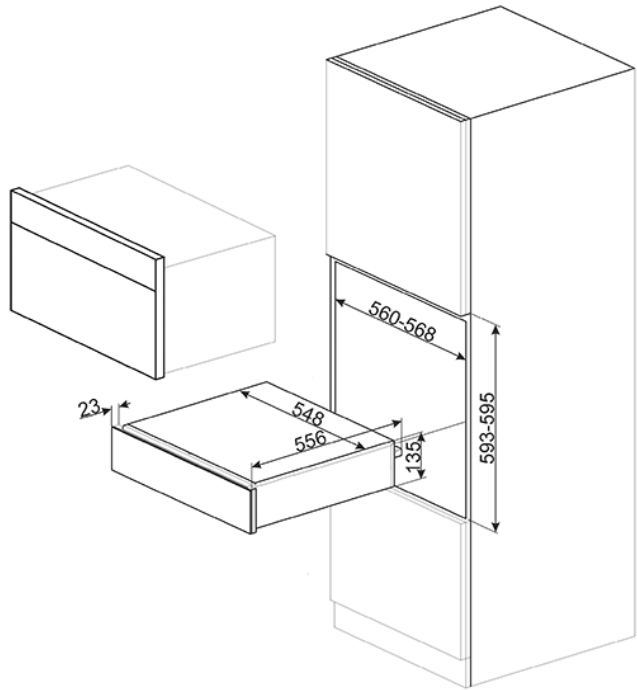

15cm Dolce Stil Novo Vacuum Drawer with copper trim  
EAN13: 8017709260569

• Black eclipse glass with copper trim • 3 vacuum seal levels • 3 preservation cycles • Chef function for marinades and infusions • **size** • 597mmW x 135mmH x 556mmD • **installation** • flush fitment, underbench or wallmount • fit standard 60cm aperture • suitable for fitting directly beneath 60cm wide oven or compact appliances • **capacity** • 15kg maximum internal capacity • 85kg maximum external capacity • **warranty** • Five years parts and labour • **Specifications subject to change**

## Versions

- CTP1015B - White Linear Warming Drawer • CTP1015N - Black Linear Warming Drawer