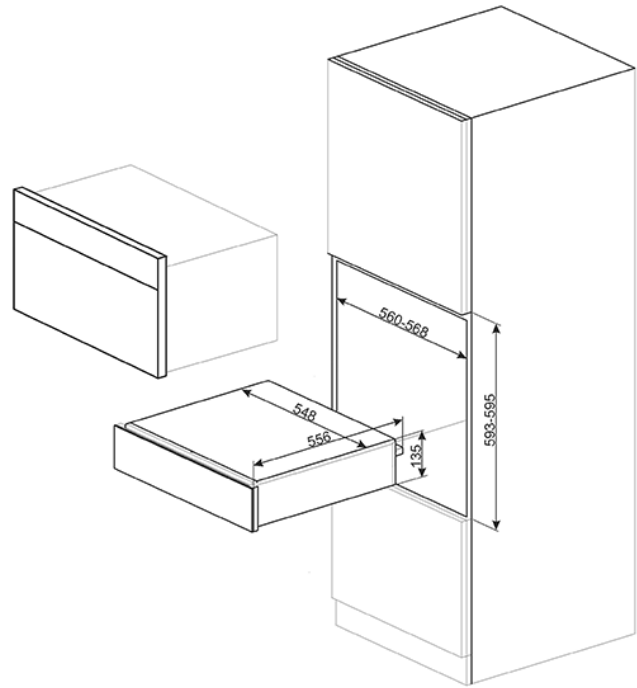

15cm Dolce Stil Novo Sommelier Drawer with stainless steel trim
EAN13: 8017709250409

• Black eclipse glass with stainless steel trim • **size** • 597mmW x 135mmH x 538mmD • **Supplied Accessories** • 1 x Wine pump + 2 corks • 1 x Sparkling wines cork • 1 x Cork to pour wine • 1 x Anti-drip cork • 1 x Solid steel cork for sparkling wines • 1 x Champagne/sparkling wine pliers • 1 x Corkscrew sommelier • 1 x Red wines cork • 1 x Wine thermometer with slipcase • 1 x Wine funnel with wooden handle • **installation** • flush fitment, underbench or wallmount • fit standard 60cm aperture • suitable for fitting directly beneath 60cm wide oven or compact appliances • **capacity** • 15kg internal capacity • 45kg external capacity max • **warranty** • **Five years parts and labour**

Versions

- CTP1015B - White Linear Warming Drawer • CTP1015N - Black Linear Warming Drawer