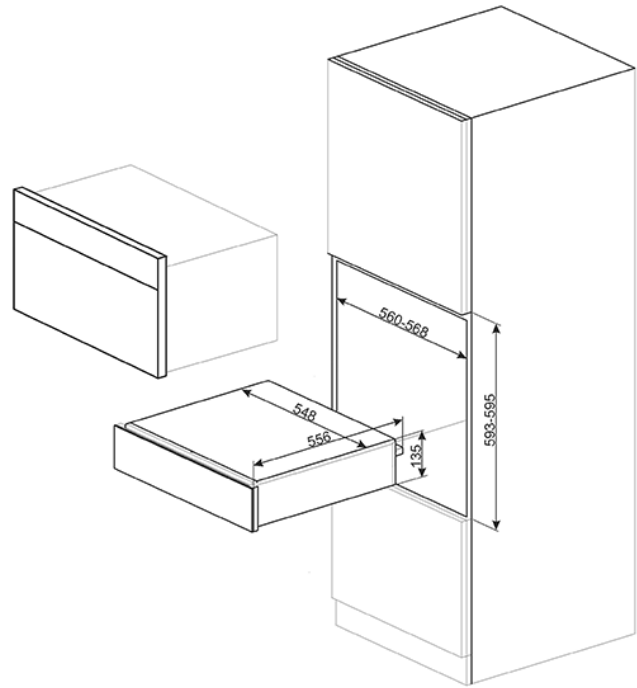

15cm Dolce Stil Novo Sommelier Drawer with copper trim
EAN13: 8017709250416

• Black eclipse glass with copper trim • **size** • 597mmW x 135mmH x 538mmD • **Supplied Accessories** • 1 x Wine pump + 2 corks • 1 x Sparkling wines cork • 1 x Cork to pour wine • 1 x Anti-drip cork • 1 x Solid steel cork for sparkling wines • 1 x Champagne/sparkling wine pliers • 1 x Corkscrew sommelier • 1 x Red wines cork • 1 x Wine thermometer with slipcase • 1 x Wine funnel with wooden handle • **installation** • flush fitment, underbench or wallmount • fit standard 60cm aperture • suitable for fitting directly beneath 60cm wide oven or compact appliances • **capacity** • 15kg internal capacity • 45kg external capacity max • **warranty** • **Five years parts and labour**

Versions

- CTP1015B - White Linear Warming Drawer • CTP1015N - Black Linear Warming Drawer