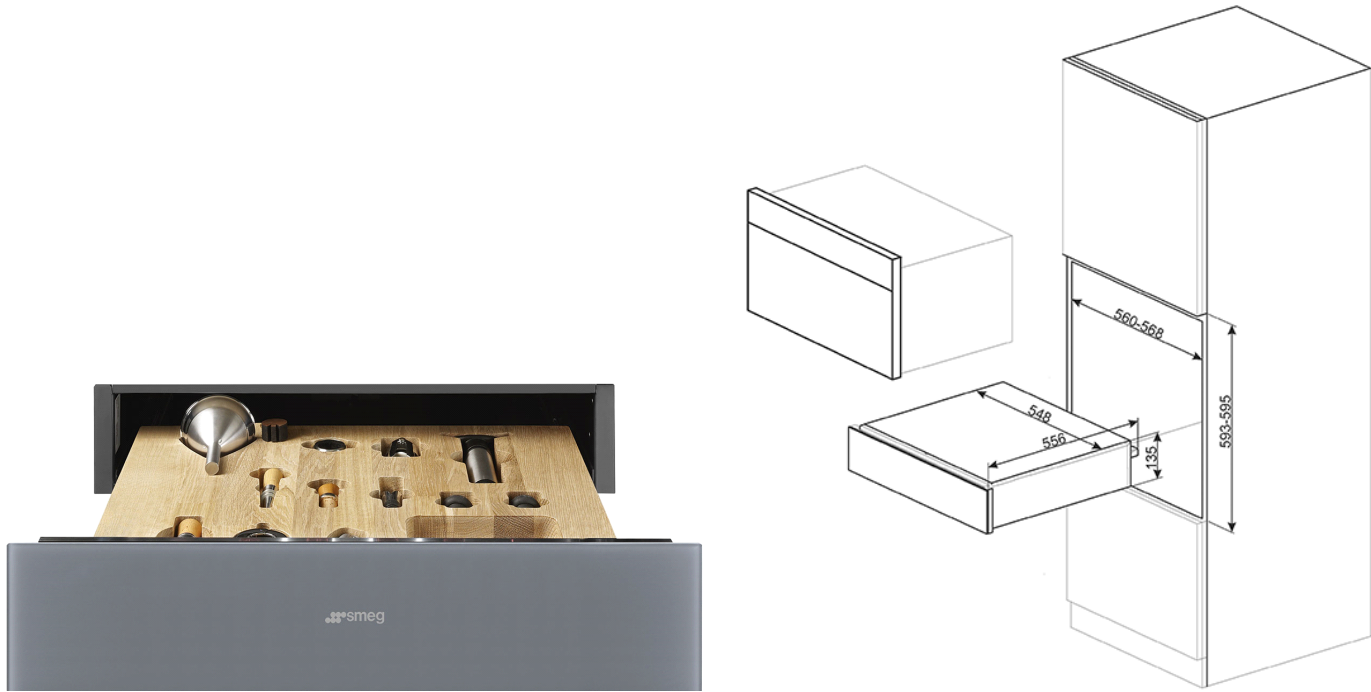

60cm Linea Sommelier Drawer
EAN13: 8017709250379

• Silver Stopsol® glass • **size** • 597mmW x 135mmH x 538mmD • **Supplied Accessories** • 1 x Wine pump + 2 corks • 1 x Sparkling wines cork • 1 x Cork to pour wine • 1 x Anti-drip cork • 1 x Solid steel cork for sparkling wines • 1 x Champagne/sparkling wine pliers • 1 x Corkscrew sommelier • 1 x Red wines cork • 1 x Wine thermometer with slipcase • 1 x Wine funnel with wooden handle • **installation** • flush fitment, underbench or wallmount • fit standard 60cm aperture • suitable for fitting directly beneath 60cm wide oven or compact appliances • **capacity** • 15kg internal capacity • 45kg external capacity max • **warranty** • **Five years parts and labour**

Versions

- CTP1015B - White Linear Warming Drawer • CTP1015N - Black Linear Warming Drawer