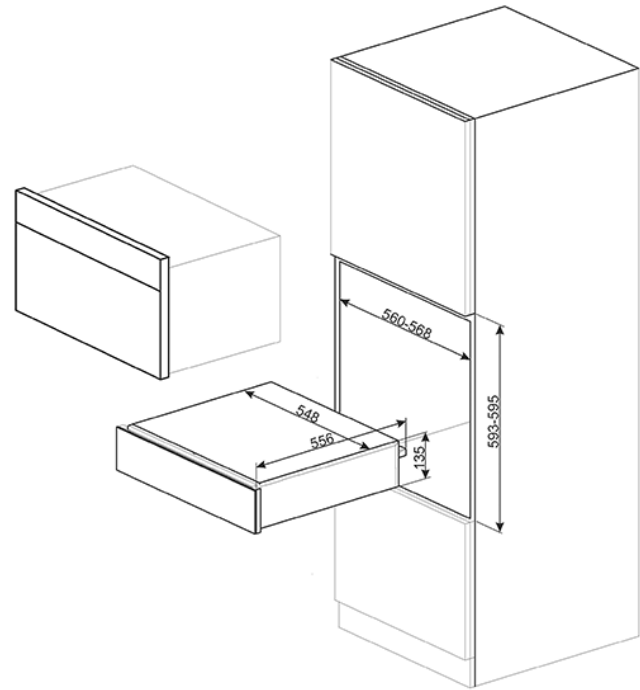

60cm Linea Sommelier Drawer
EAN13: 8017709253073

• Black Stopsol® glass • **size** • 597mmW x 135mmH x 538mmD • **Supplied Accessories** • 1 x Wine pump + 2 corks • 1 x Sparkling wines cork • 1 x Cork to pour wine • 1 x Anti-drip cork • 1 x Solid steel cork for sparkling wines • 1 x Champagne/sparkling wine pliers • 1 x Corkscrew sommelier • 1 x Red wines cork • 1 x Wine thermometer with slipcase • 1 x Wine funnel with wooden handle • **installation** • flush fitment, underbench or wallmount • fit standard 60cm aperture • suitable for fitting directly beneath 60cm wide oven or compact appliances • **capacity** • 15kg internal capacity • 45kg external capacity max • **warranty** • Five years parts and labour

Versions

- CTP1015B - White Linear Warming Drawer • CTP1015N - Black Linear Warming Drawer