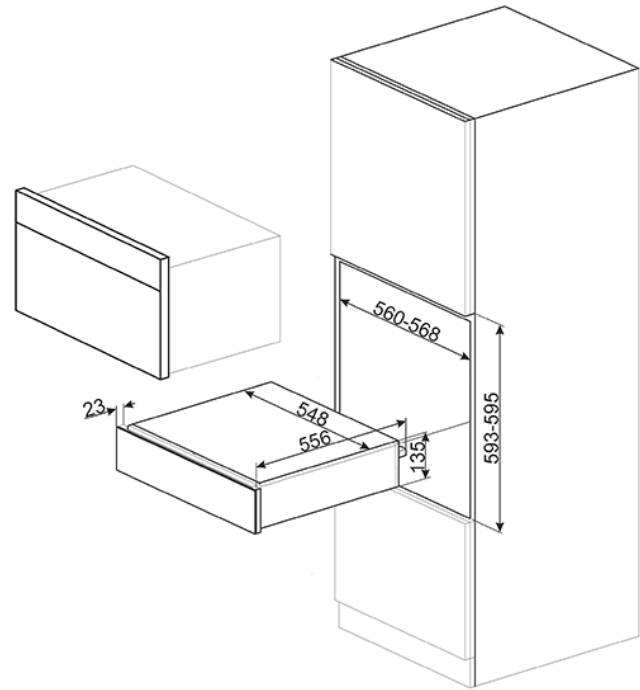

15cm Dolce Stil Novo Warming Drawer with stainless steel trim
EAN13: 8017709250393

• Black eclipse glass with stainless steel trim • **size** • 597mmW x 135mmH x 538mmD • **installation** • flush fitment, underbench or wallmount • fit standard 60cm aperture • suitable for fitting directly beneath 60cm wide oven or compact appliances • **capacity** • 21L Volume • 15kg internal capacity • 45kg external capacity max • Up to 80°C, variable temperature control • **warranty** • **Five years parts and labour**

Versions

- CTP1015B - White Linear Warming Drawer • CTP1015N - Black Linear Warming Drawer