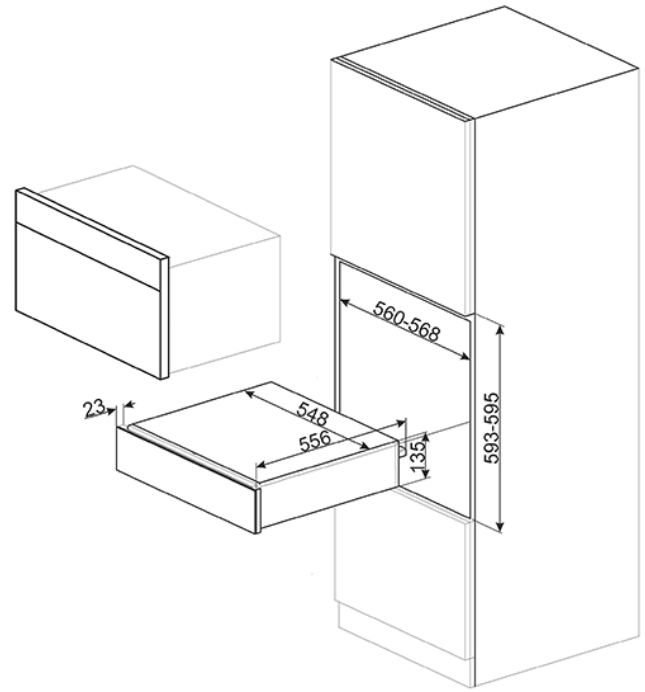

15cm Dolce Stil Novo Warming Drawer with copper trim
EAN13: 8017709250386

• Black eclipse glass with copper trim • **size** • 597mmW x 135mmH x 538mmD • **installation** • flush fitment, underbench or wallmount
• fit standard 60cm aperture • suitable for fitting directly beneath 60cm wide oven or compact appliances • **capacity** • 21L Volume •
15kg internal capacity • 45kg external capacity max • Up to 80°C, variable temperature control • **warranty** • **Five years parts and labour**

Versions

• CTP1015B - White Linear Warming Drawer • CTP1015N - Black Linear Warming Drawer