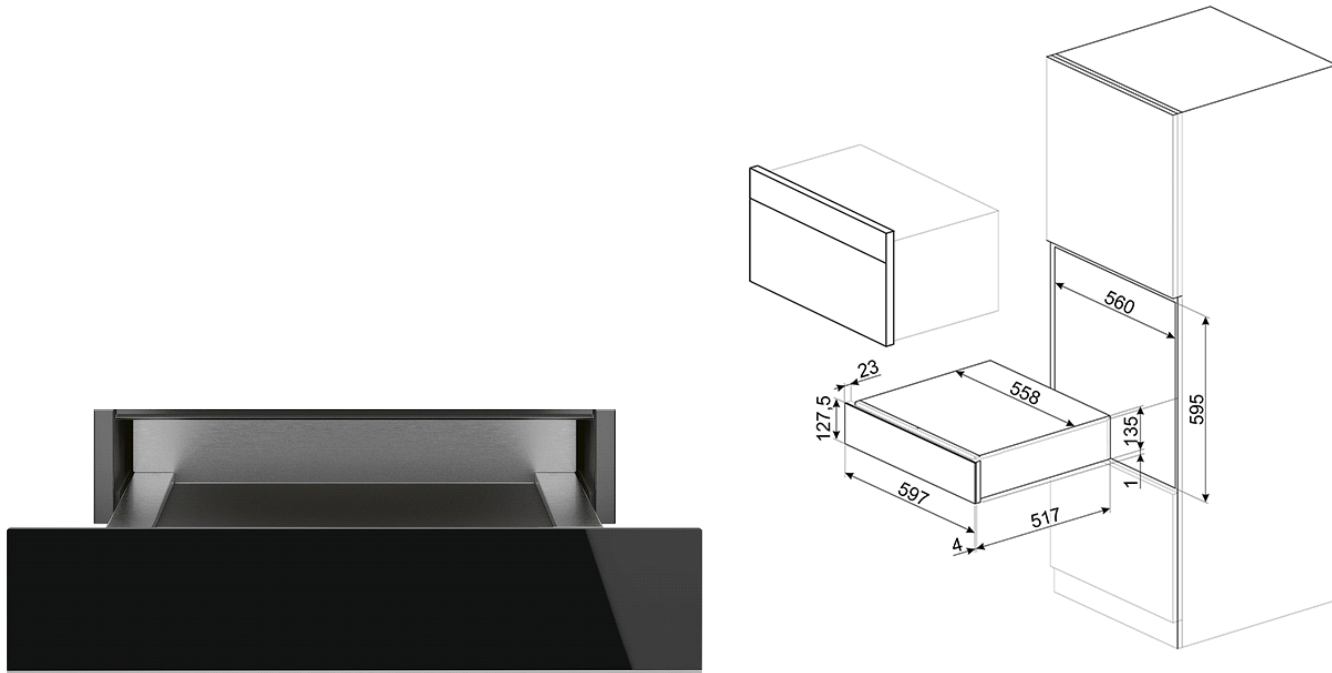

15cm Dolce Stil Novo Storage Drawer with stainless steel trim  
EAN13: 8017709244934

• Black eclipse glass with stainless steel trim • **installation** • flush fitment, underbench or wallmount • fit standard 60cm aperture • suitable for fitting directly beneath 60cm wide oven or compact appliances • **capacity** • 22L Volume • 15kg internal capacity • 45kg external capacity max • **size** • 597mmW x 135mmH x 538mmD • **warranty** • **Five years parts and labour**

## Versions

- CTP1015B - White Linear Warming Drawer • CTP1015N - Black Linear Warming Drawer