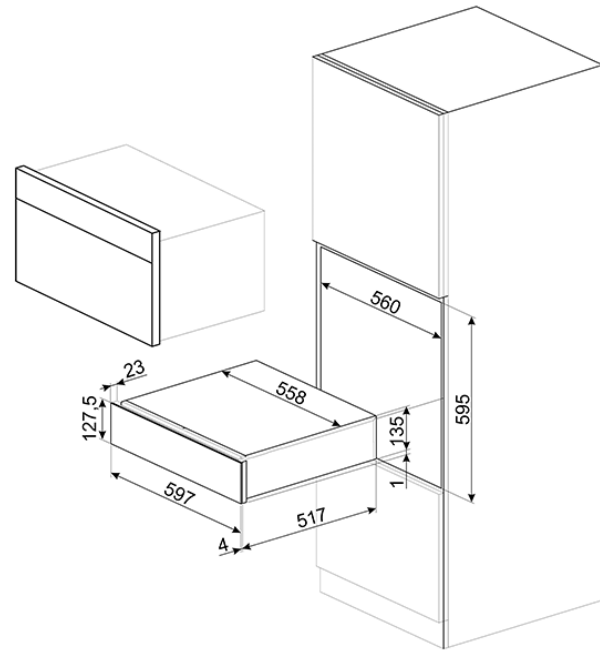

15cm Dolce Stil Novo Storage Drawer with copper trim
EAN13: 8017709244941

• Black eclipse glass with copper trim • **installation** • flush fitment, underbench or wallmount • fit standard 60cm aperture • suitable for fitting directly beneath 60cm wide oven or compact appliances • **capacity** • 22L Volume • 15kg internal capacity • 45kg external capacity max • **size** • 597mmW x 135mmH x 538mmD • **warranty** • **Five years parts and labour**

Versions

- CTP1015B - White Linear Warming Drawer
- CTP1015N - Black Linear Warming Drawer