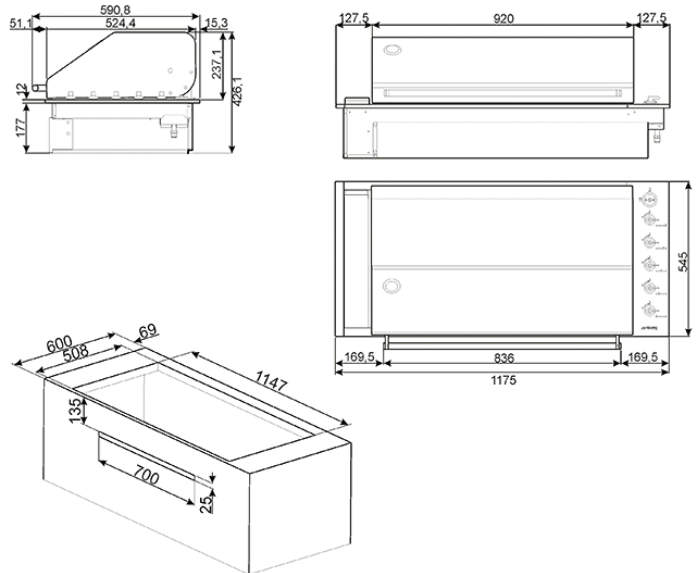

Built-in Barbecue
EAN13: 8017709253875

• **finish** • Marine grade stainless steel (AISI 316) surfaces • **size** • 1175mmW x 545mmD x 426mmH • **features** • New cast iron interlocking grill system • New cast iron hotplate • Fast oil collection system • Fully stainless steel burners • Stainless steel warming rack • 5 stainless steel burners with safety valves: • 20kW total power • **thermostat** • 0–400°C • **gas output** • NG: 67.5 MJ/hr, 1.0 kPa (over five burners) • ULPG: 72.0 MJ/hr, 2.75 kPa (over five burners) • **gas connection** • Set for natural gas — regulator supplied • Adaptable for ULPG — no regulator required • **standard inclusions** • 1 x Cast iron hotplate set • 1 x BBQ cover • **warranty** • five years parts and labour