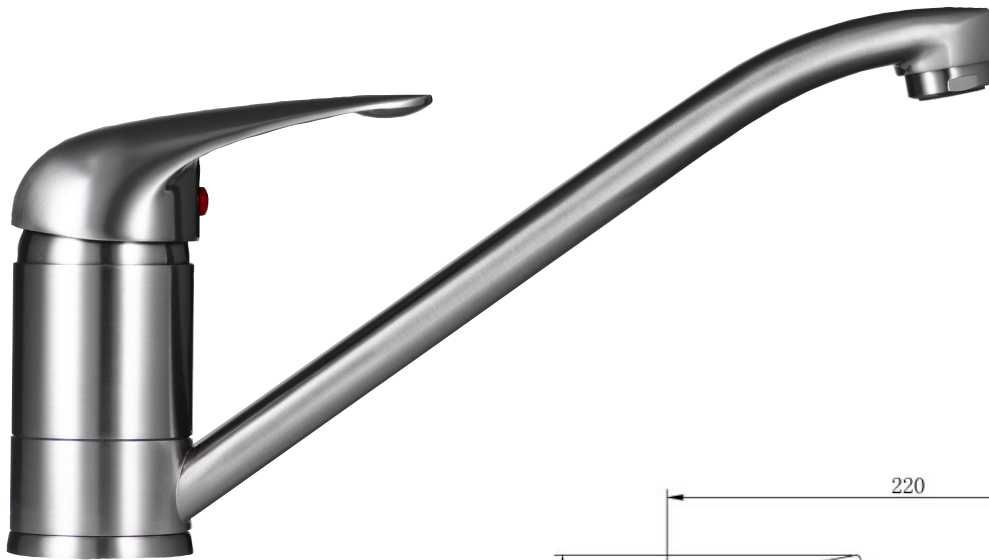

ST90SC

smeg single-lever kitchen mixer tap

satin chrome finish  
solid handle  
40mm ceramic cartridge  
5-star water rating

**PLEASE NOTE: drawings are not to scale. They are to assist only.**