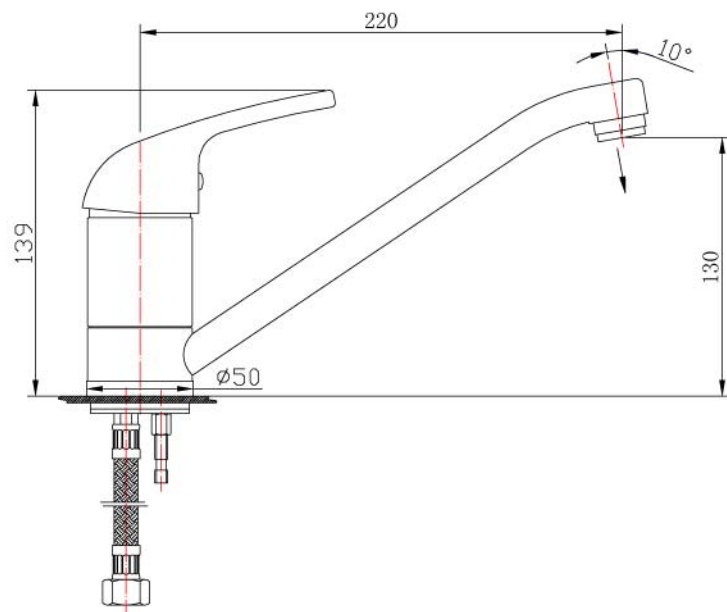

ST90SC

smeg single-lever kitchen mixer tap

satin chrome finish  
solid handle  
40mm ceramic cartridge  
5-star water rating

**PLEASE NOTE: drawings are not to scale. They are to assist only.**