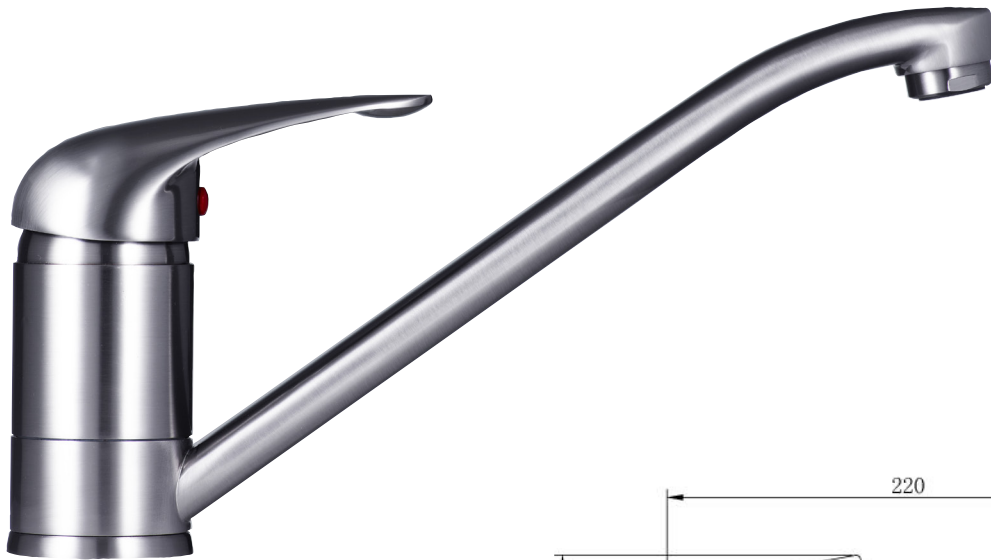

ST90C

smeg single-lever kitchen mixer tap

chrome finish
solid handle
40mm ceramic cartridge
5-star water rating

PLEASE NOTE: drawings are not to scale. They are to assist only.