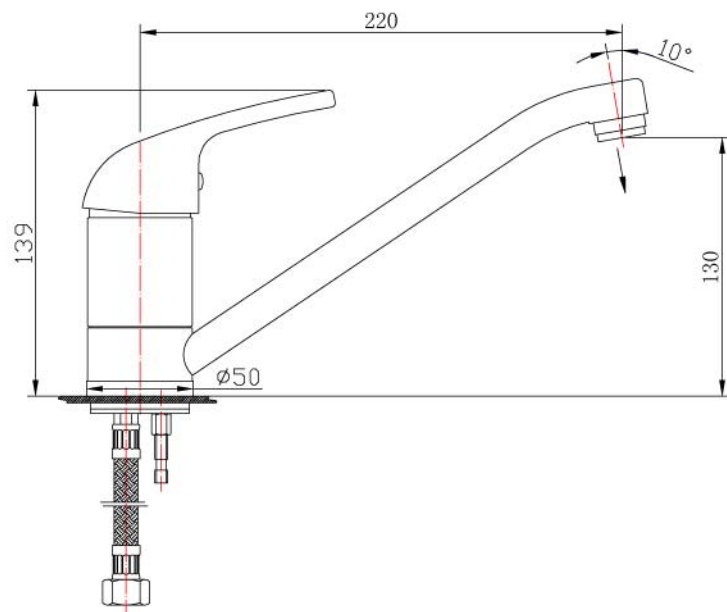

ST90C

smeg single-lever kitchen mixer tap

chrome finish
solid handle
40mm ceramic cartridge
5-star water rating

PLEASE NOTE: drawings are not to scale. They are to assist only.