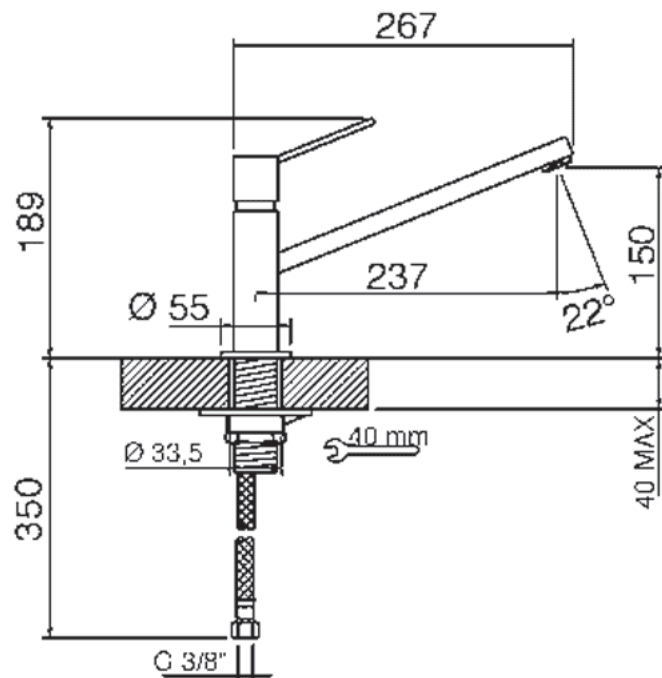

ST550SC

smeg single-lever kitchen mixer tap

satin chrome finish
Italian ceramic cartridge
swivel spout
modern squareline

PLEASE NOTE: drawings are not to scale. They are to assist only.