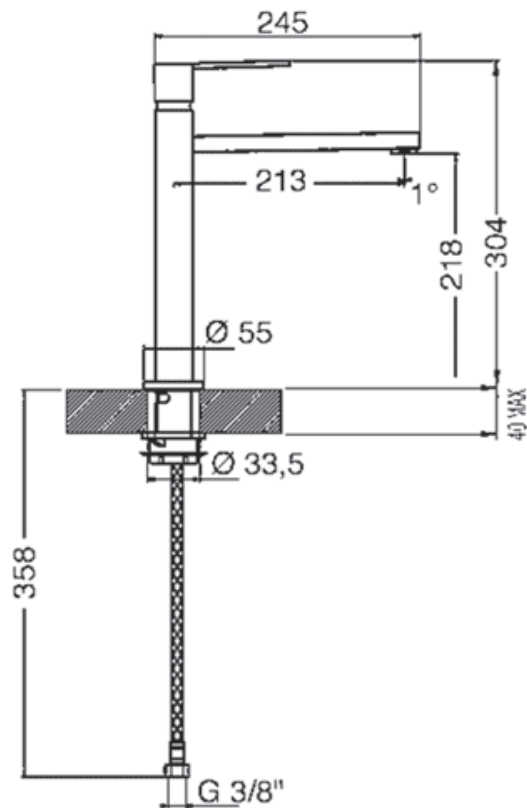

ST500SC

smeg single-lever kitchen mixer tap

satin chrome finish
 Italian ceramic cartridge
 swivel spout
 modern squareline

PLEASE NOTE: drawings are not to scale. They are to assist only.