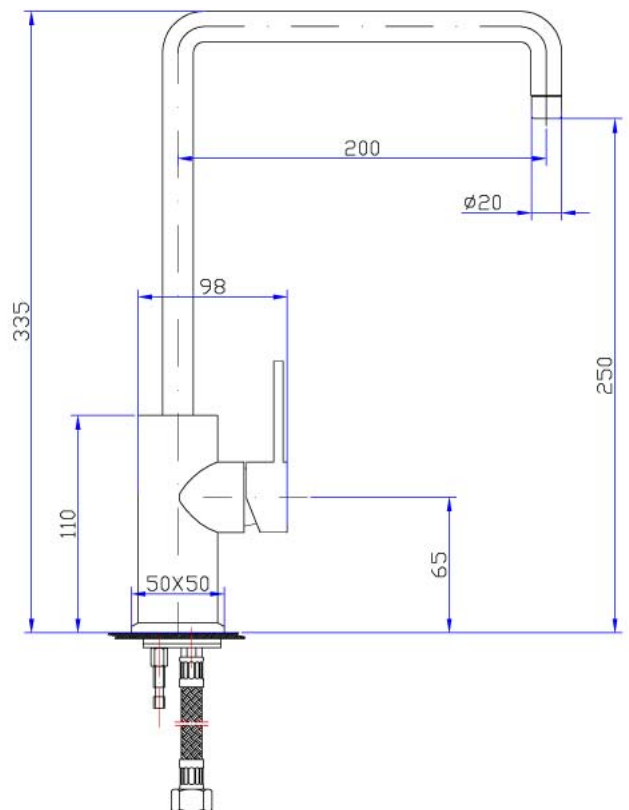

ST110C

smeg single-lever kitchen mixer tap

chrome finish
pin handle
35mm ceramic cartridge
5-star water rating

'COLORI AQUA'

blue light = cold (below 31°C)
white light = warm (31–43°C)
red light = hot (43–50°C)
flashing red light = very hot (over 50°C)

PLEASE NOTE: drawings are not to scale. They are to assist only.