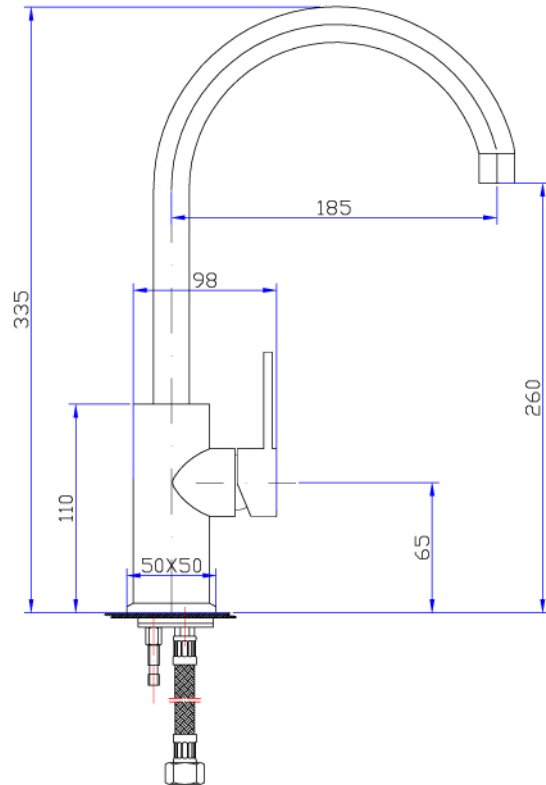

ST100SC

smeg kitchen mixer tap

- gooseneck sink mixer tap
- satin finish
- pin handle
- 35mm ceramic disk cartridge
- 5 star water rating / 6 lt per minute

**PLEASE NOTE: drawings are not to scale. They are to assist only.**