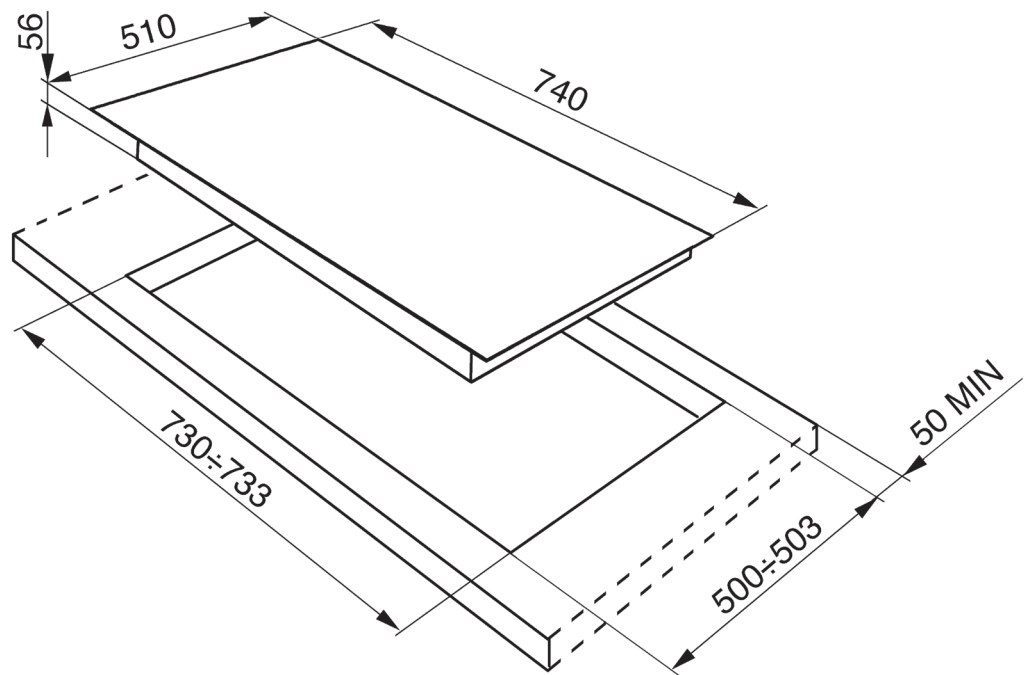

Dimensions	740mmW x 510mmD x 58mmH (height excluded knobs and trivets)
Finish	Stainless steel
Capacity	5 Burner Centre (wok) 14.6 mj/hr Front left 4.7 mj/hr Rear left 6.1 mj/hr Front right 6.1 mj/hr Rear right 10.8 mj/hr
Warranty	Five years parts and labour

## 75CM LINEA GAS COOKTOP

MADE IN ITALY  
Since 1948

### COOKTOP FEATURES

Dimensions	740mmW x 510mmD x 58mmH (height excluded knobs and trivets)
Finish	Stainless steel
Installation	Topmount
Capacity	5 Burner Centre (wok) 14.6 mj/hr Front left 4.7 mj/hr Rear left 6.1 mj/hr Front right 6.1 mj/hr Rear right 10.8 mj/hr
Ignition	Automatic electronic
Gas Connection	Fitted for natural gas: regulator supplied adaptable for ULPG: no regulator required
Power	220-240 V 50/60Hz 10A
Safety	Flame failure device (FFD) fitted to each burner
Warranty	Five years parts and labour

### SUPPLIED ACCESSORIES

1 x set of cast-iron trivets

**PX7502AU**  
75CM LINEA GAS COOKTOP

**MADE IN ITALY**  
Since 1948

Dimensions	740mmW x 510mmD x 58mmH (height excluded knobs and trivets)
Power	220-240 V 50/60Hz 10A
Warranty	Five years parts and labour