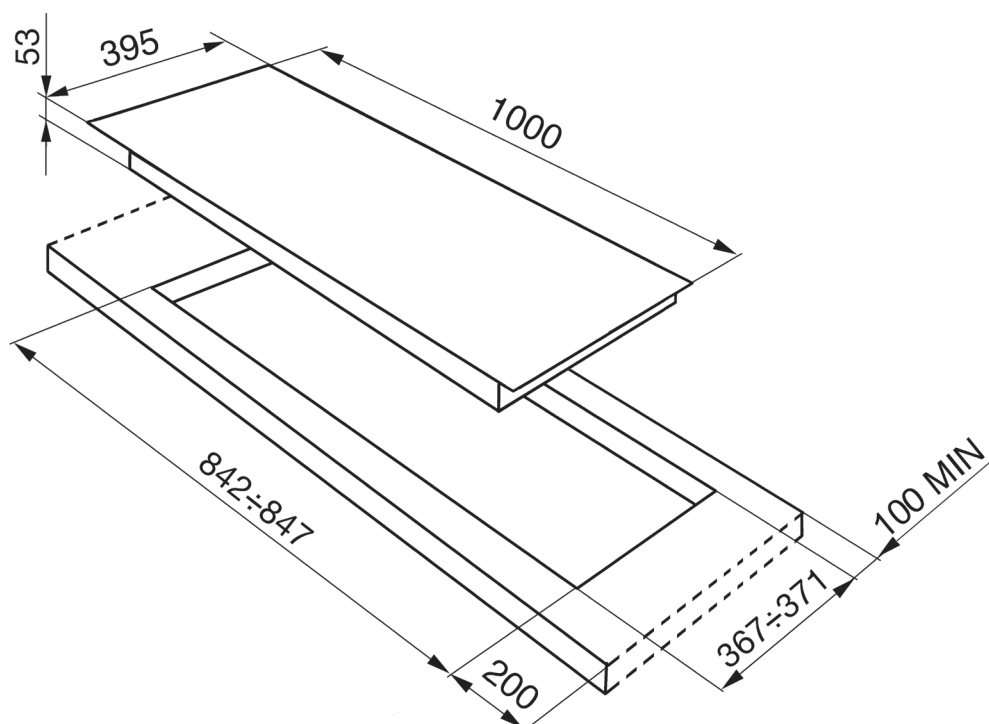

Dimensions	1000mmW x 395mmD x 58mmH (height excludes knobs and trivets)
Finish	Stainless Steel
Capacity	4 Burner Left (wok) 14.6 mj/hr Centre Left 4.7 mj/hr Centre Right 6.1 mj/hr Right: 10.8 mj/hr
Warranty	Five years parts and labour

PX1402AU

100CM LINEA GAS COOKTOP

MADE IN ITALY
Since 1948

COOKTOP FEATURES

Dimensions	1000mmW x 395mmD x 58mmH (height excludes knobs and trivets)
Finish	Stainless Steel
Installation	Topmount
Capacity	4 Burner Left (wok) 14.6 mj/hr Centre Left 4.7 mj/hr Centre Right 6.1 mj/hr Right: 10.8 mj/hr
Ignition	Automatic electronic
Gas Connection	Fitted for natural gas: regulator supplied adaptable for ULPG: no regulator required
Power	220-240 V 50/60Hz 10A
Safety	Flame failure device (FFD) fitted to each burner
Warranty	Five years parts and labour

SUPPLIED ACCESSORIES

1 x set of cast-iron trivets

PX1 402AU
100CM LINEA GAS COOKTOP

MADE IN ITALY
Since 1948

Dimensions	1000mmW x 395mmD x 58mmH (height excludes knobs and trivets)
Power	220-240 V 50/60Hz 10A
Warranty	Five years parts and labour