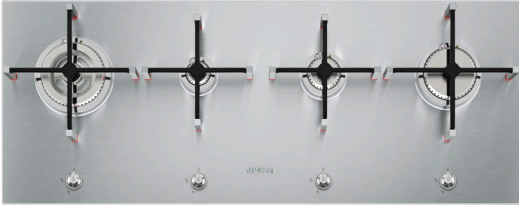

FLAME FAILURE DEVICE

Safety fitted to all burners, the Flame Failure Device ensures that should a flame be extinguished accidentally, the gas supply to the specific burner is stopped. The burner can only then be reignited by following normal ignition procedure.

Dimensions	1000mmW x 395mmD x 58mmH (height excludes knobs and trivets)
Finish	Stainless Steel
Capacity	4 Burner Left (wok) 14.6 mj/hr Centre Left 4.7 mj/hr Centre Right 6.1 mj/hr Right: 10.8 mj/hr
Warranty	Five years parts and labour

PX1402AU

100CM LINEA GAS COOKTOP

MADE IN ITALY
Since 1948

COOKTOP FEATURES

Dimensions	1000mmW x 395mmD x 58mmH (height excludes knobs and trivets)
Finish	Stainless Steel
Installation	Topmount
Capacity	4 Burner Left (wok) 14.6 mj/hr Centre Left 4.7 mj/hr Centre Right 6.1 mj/hr Right: 10.8 mj/hr
Ignition	Automatic electronic
Gas Connection	Fitted for natural gas: regulator supplied adaptable for ULPG: no regulator required
Power	220-240 V 50/60Hz 10A
Safety	Flame failure device (FFD) fitted to each burner
Warranty	Five years parts and labour

SUPPLIED ACCESSORIES

1 x set of cast-iron trivets

PX1 402AU
100CM LINEA GAS COOKTOP

MADE IN ITALY
Since 1948

Dimensions	1000mmW x 395mmD x 58mmH (height excludes knobs and trivets)
Power	220-240 V 50/60Hz 10A
Warranty	Five years parts and labour