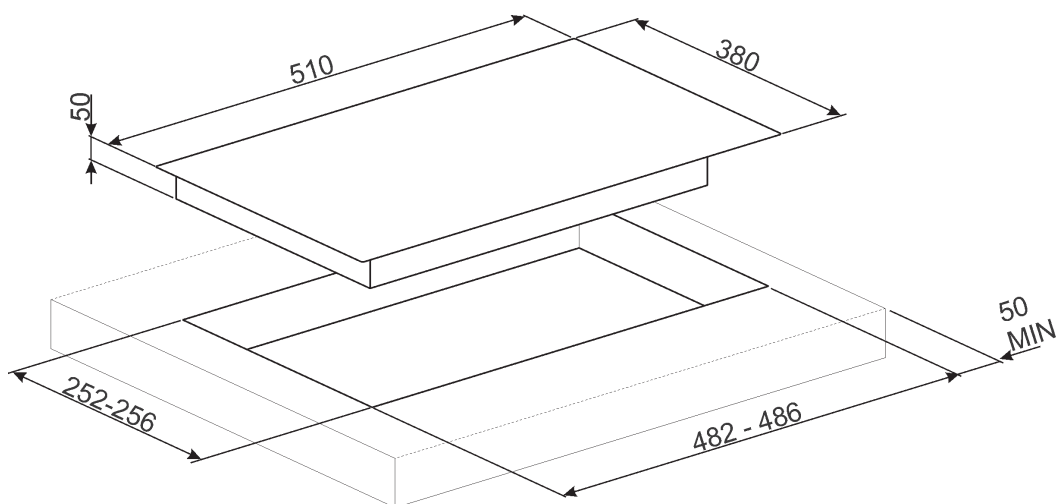

Colours Available

Copper Trim

Stainless Steel Trim

PV631CNXAU

38CM DOLCE STIL NOVO GAS COOKTOP

MADE IN ITALY
Since 1948

COOKTOP FEATURES

Dimensions	380mmW x 102mmH x 510mmD
Finish	Black ceramic glass with stainless steel trim
Installation	Top mount or flush mount
Cutout	486mmW x 256mmD
Capacity	1 burner Centre 21.6 mj/hr
Ignition	Automatic electronic
Gas Connection	Set for natural gas — regulator supplied Adaptable for ULPG — no regulator required
Power	220-240 V 50/60Hz 1W
Safety	Flame failure device
Warranty	Five years parts and labour

SUPPLIED ACCESSORIES

1 x Cast iron wok support

OPTIONAL ACCESSORIES

N/A

PV631CNXAU
38CM DOLCE STIL NOVO GAS COOKTOP

MADE IN ITALY
Since 1948

Dimensions	380mmW x 102mmH x 510mmD
Power	220-240 V 50/60Hz 1W
Warranty	Five years parts and labour