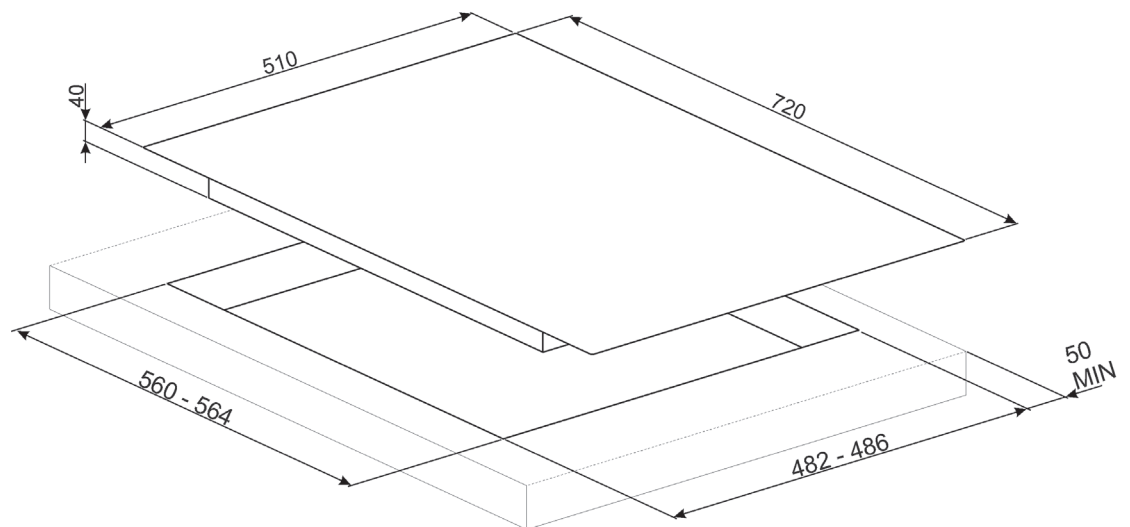

Colours Available

Black
PV175CN2AU

White
PV175CB2AU

PV175CB2AU

72CM LINEA GAS COOKTOP, ULTRA LOW PROFILE

MADE IN ITALY
Since 1948

COOKTOP FEATURES

Dimensions	720mmW x 510mmD x 40mmH (height excludes knobs and trivets)
Finish	White ceramic
Installation	Topmount
Capacity	5 Burner Front left 4.7 mj/hr Rear left 6.1 mj/hr Centre 14.5 mj/hr Front right 6.1 mj/hr Rear right 9.4 mj/hr
Ignition	Automatic electronic
Gas Connection	Fitted for natural gas: regulator supplied adaptable for ULPG: no regulator required
Power	220-240 V 50/60Hz 10A
Safety	Flame failure device (FFD) fitted to each burner
Warranty	Five years parts and labour

SUPPLIED ACCESSORIES

1 x set of cast-iron trivets

PV175CB2AU
72CM LINEA GAS COOKTOP, ULTRA LOW PROFILE

MADE IN ITALY
Since 1948

Dimensions	720mmW x 510mmD x 40mmH (height excludes knobs and trivets)
Power	220-240 V 50/60Hz 10A
Warranty	Five years parts and labour