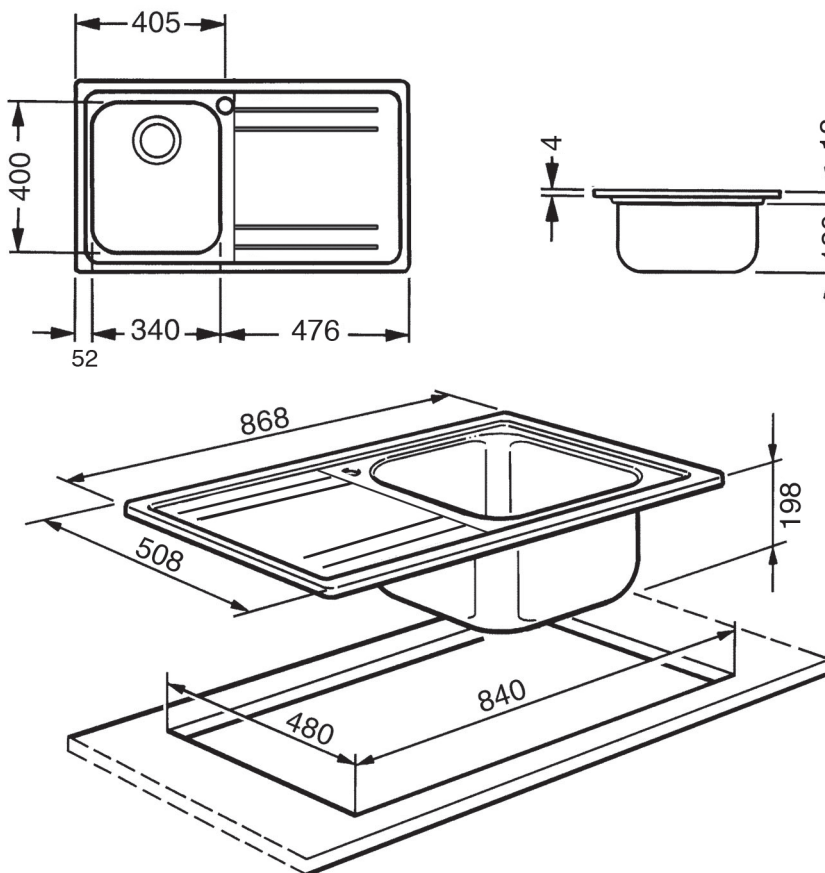

LE861A

Smeg single-bowl sink + drainer, topmount

(NB: tap shown not included)

EAN 8017709143312

- satin stainless steel
- one bowl + drainer
- no taphole — punched on request, L or R drainer area
- topmount
- 868mm x 508mm, 198mm high (excluding drainer)
- 24-litre capacity
- packaged dimensions: 990X620x280mm
- weight: 6.6kg

ACCESSORIES

DB34

TS34