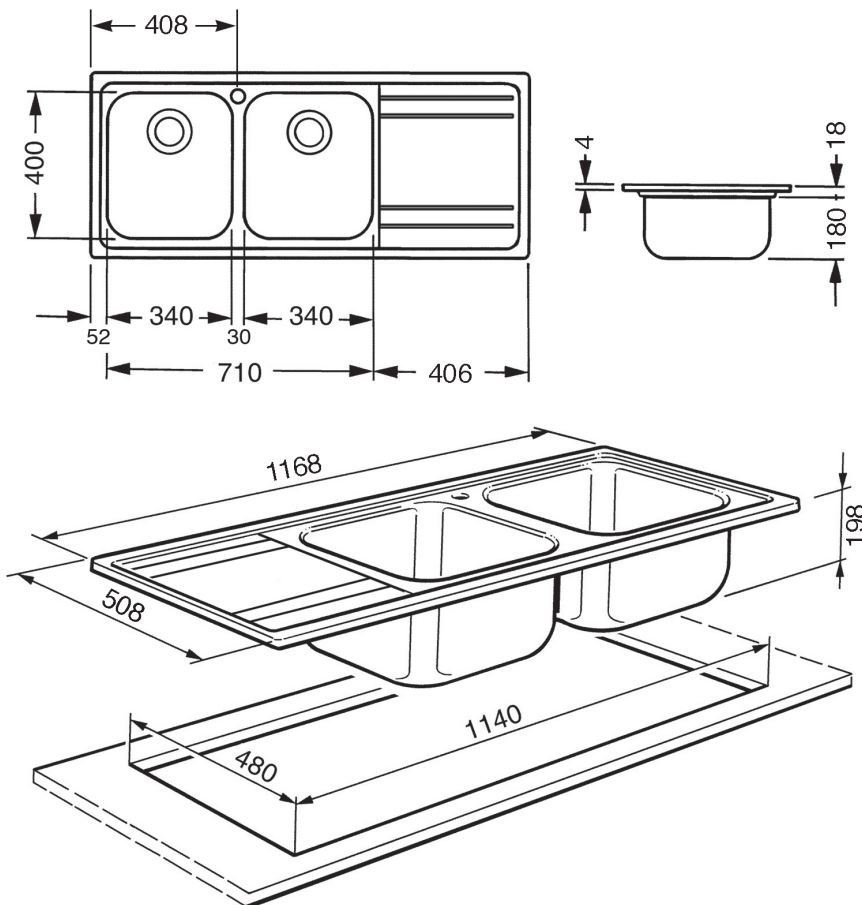

LE116A

Smeg two-bowl + drainer sink, topmount

(NB: tap shown not included)

EAN

8017709043282

- 1168mmW x 508mmW x 198mmH
- 24 litre capacity each bowl
- satin stainless steel
- two bowls + drainer
- topmount
- 1168mm x 508mm, 198mm high (excluding drainer)
- 24-litre capacity each bowl
- packaged dimensions: 1288X620x280mm
- weight: 9.5kg