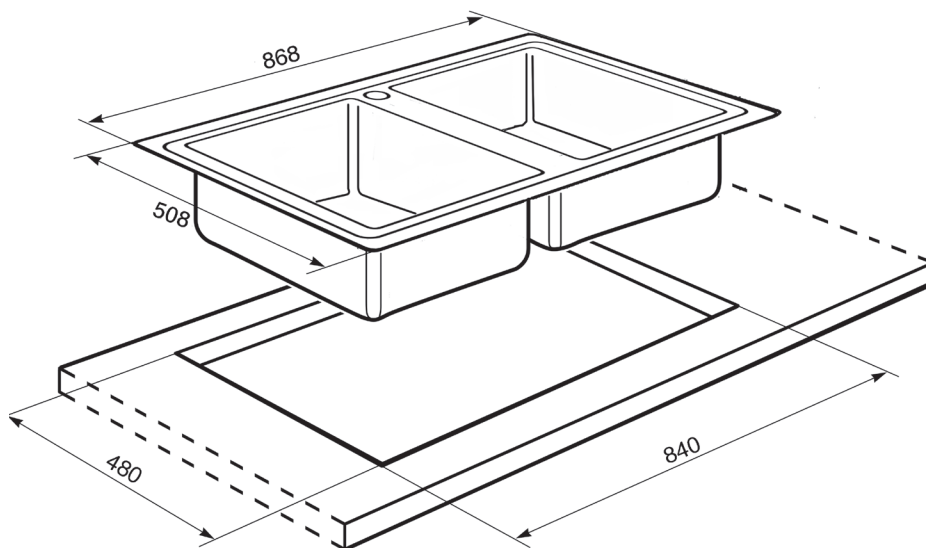

LD862

smeg topmount sink

EAN 8017709148478

- satin stainless steel
- two bowls, no drainer
- topmount
- 868mm x 508mm, 200mm high
- 27.2-litre capacity each bowl
- packaged dimensions: 990X620x280mm
- weight: 6.6kg

OPTIONAL ACCESSORIES

DB34

TS34

**PLEASE NOTE: drawings are not to scale. They are to assist only.**