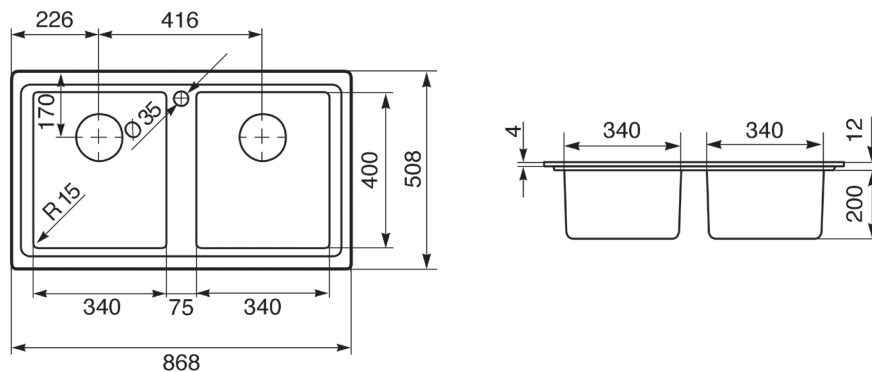

LD862

smeg topmount sink

EAN 8017709148478

- satin stainless steel
- two bowls, no drainer
- topmount
- 868mm x 508mm, 200mm high
- 27.2-litre capacity each bowl
- packaged dimensions: 990X620x280mm
- weight: 6.6kg

OPTIONAL ACCESSORIES

DB34

TS34

**PLEASE NOTE: drawings are not to scale. They are to assist only.**