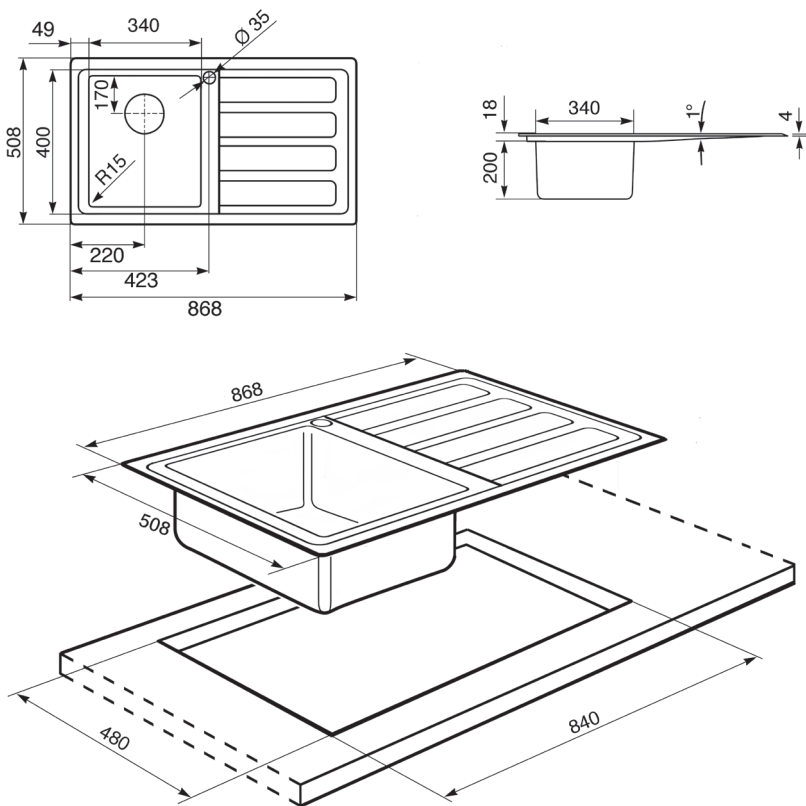

LD861

smeg topmount sink

LD861S: left-hand drainer
LD861D: right-hand drainer

LD861S: EAN 8017709148461
LD861D: EAN 8017709148454

- satin stainless steel
- one bowl + drainer
- topmount
- 868mm x 508mm, 200mm high
- 27.2-litre capacity
- packaged dimensions: 990X620x280mm
- weight: 6.6kg

OPTIONAL ACCESSORIES

DB34

TS34

PLEASE NOTE: drawings are not to scale. They are to assist only.