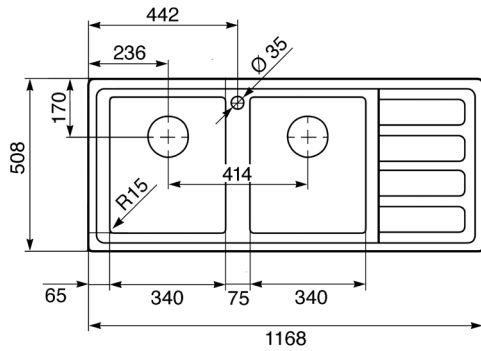

# LD116S

TOPMOUNT DOUBLE BOWL SINK

EAN 8017709148508

Dimensions	1168mmW x 508mmD x 219mmH
Finish	Stainless Steel
Bowls	2
Capacity	27.2 litre capacity each bowl
Warranty	Two years parts and labour

**LD116D**  
Right Hand Drainer

**LD116S**  
Left Hand Drainer

**LD116S**  
TOPMOUNT DOUBLE BOWL SINK

PLEASE NOTE: drawings are not to scale. They are to assist only.  
WARNING: technical specifications and product sizes can be varied by the manufacturer without notice.  
Cutouts for appliances should only be by physical product measurements. The above information is indicative only.