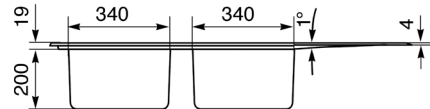

# LD116S

TOPMOUNT DOUBLE BOWL SINK

EAN 8017709148508

Dimensions	1168mmW x 508mmD x 219mmH
Finish	Stainless Steel
Bowls	2
Capacity	27.2 litre capacity each bowl
Warranty	Two years parts and labour

**LD116D**  
Right Hand Drainer

**LD116S**  
Left Hand Drainer

**LD116S**  
TOPMOUNT DOUBLE BOWL SINK

PLEASE NOTE: drawings are not to scale. They are to assist only.  
WARNING: technical specifications and product sizes can be varied by the manufacturer without notice.  
Cutouts for appliances should only be by physical product measurements. The above information is indicative only.