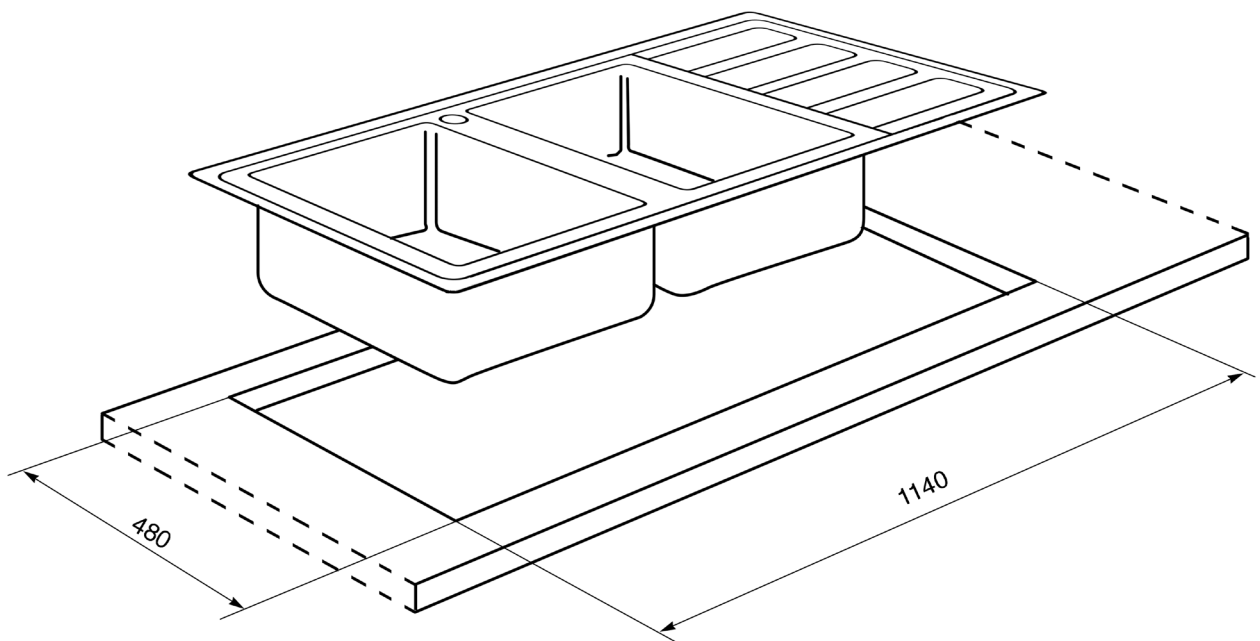

# LD116S

TOPMOUNT DOUBLE BOWL SINK

EAN 8017709148508

Dimensions	1168mmW x 508mmD x 219mmH
Finish	Stainless Steel
Bowls	2
Capacity	27.2 litre capacity each bowl
Warranty	Two years parts and labour

**LD116D**  
Right Hand Drainer

**LD116S**  
Left Hand Drainer

**LD116S**  
TOPMOUNT DOUBLE BOWL SINK

PLEASE NOTE: drawings are not to scale. They are to assist only.  
WARNING: technical specifications and product sizes can be varied by the manufacturer without notice.  
Cutouts for appliances should only be by physical product measurements. The above information is indicative only.