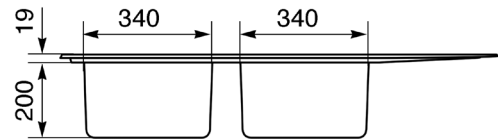

# LD116S

TOPMOUNT DOUBLE BOWL SINK

EAN 8017709148508

Dimensions	1168mmW x 508mmD x 219mmH
Finish	Stainless Steel
Bowls	2
Capacity	27.2 litre capacity each bowl
Warranty	Two years parts and labour

**LD116D**  
Right Hand Drainer

**LD116S**  
Left Hand Drainer

**LD116S**  
TOPMOUNT DOUBLE BOWL SINK

PLEASE NOTE: drawings are not to scale. They are to assist only.  
WARNING: technical specifications and product sizes can be varied by the manufacturer without notice.  
Cutouts for appliances should only be by physical product measurements. The above information is indicative only.