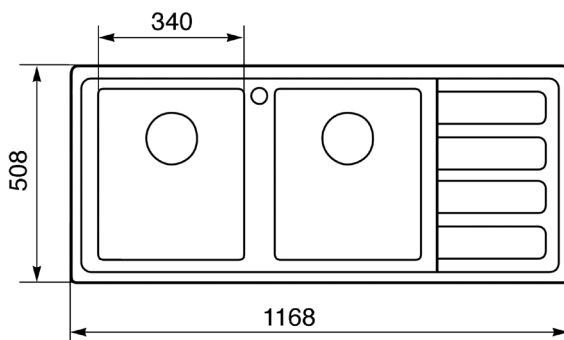

# LD116S

TOPMOUNT DOUBLE BOWL SINK

EAN 8017709148508

Dimensions	1168mmW x 508mmD x 219mmH
Finish	Stainless Steel
Bowls	2
Capacity	27.2 litre capacity each bowl
Warranty	Two years parts and labour

**LD116D**  
Right Hand Drainer

**LD116S**  
Left Hand Drainer

**LD116S**  
TOPMOUNT DOUBLE BOWL SINK

PLEASE NOTE: drawings are not to scale. They are to assist only.  
WARNING: technical specifications and product sizes can be varied by the manufacturer without notice.  
Cutouts for appliances should only be by physical product measurements. The above information is indicative only.