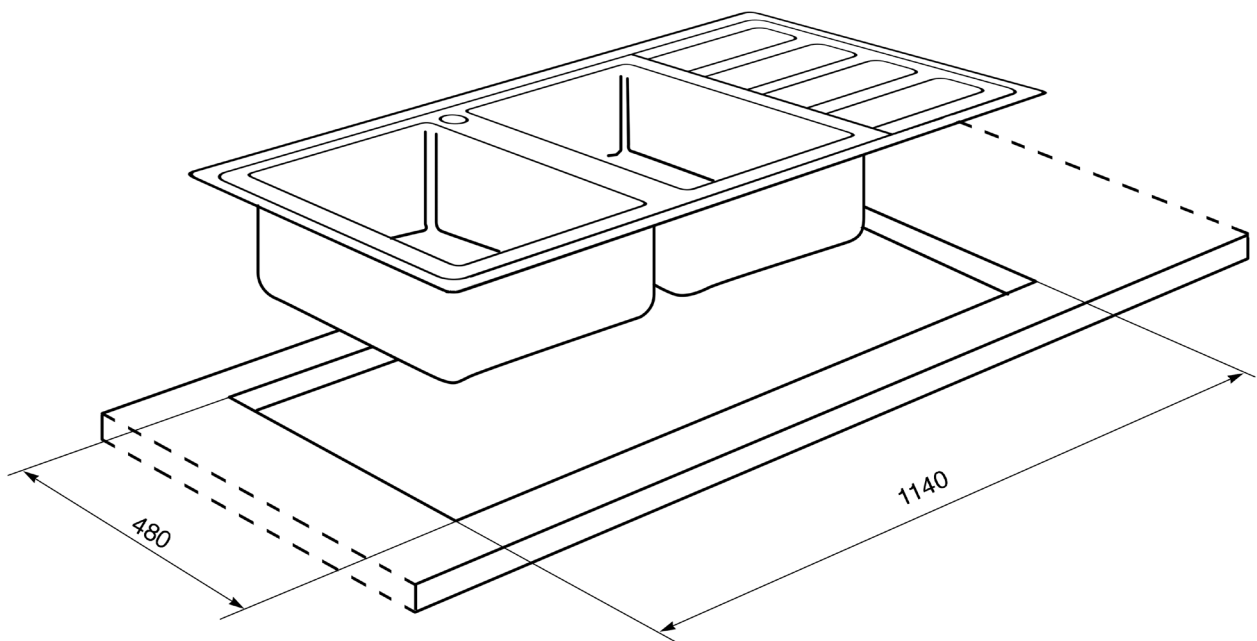

LD116D
TOPMOUNT DOUBLE BOWL SINK

EAN 8017709148508

Dimensions	1168mmW x 508mmD x 219mmH
Finish	Stainless Steel
Bowls	2
Capacity	27.2 litre capacity each bowl
Warranty	Two years parts and labour

LD116D
Right Hand Drainer

LD116S
Left Hand Drainer

LD116D
TOPMOUNT DOUBLE BOWL SINK

PLEASE NOTE: drawings are not to scale. They are to assist only.
WARNING: technical specifications and product sizes can be varied by the manufacturer without notice.
Cutouts for appliances should only be by physical product measurements. The above information is indicative only.