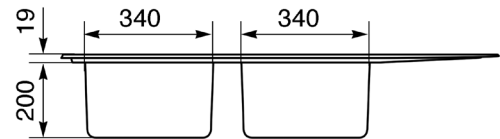

LD116D
TOPMOUNT DOUBLE BOWL SINK

EAN 8017709148508

Dimensions	1168mmW x 508mmD x 219mmH
Finish	Stainless Steel
Bowls	2
Capacity	27.2 litre capacity each bowl
Warranty	Two years parts and labour

LD116D
Right Hand Drainer

LD116S
Left Hand Drainer

LD116D
TOPMOUNT DOUBLE BOWL SINK

PLEASE NOTE: drawings are not to scale. They are to assist only.
WARNING: technical specifications and product sizes can be varied by the manufacturer without notice.
Cutouts for appliances should only be by physical product measurements. The above information is indicative only.