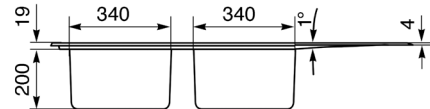

LD116D
TOPMOUNT DOUBLE BOWL SINK

EAN 8017709148508

Dimensions	1168mmW x 508mmD x 219mmH
Finish	Stainless Steel
Bowls	2
Capacity	27.2 litre capacity each bowl
Warranty	Two years parts and labour

LD116D
Right Hand Drainer

LD116S
Left Hand Drainer

LD116D
TOPMOUNT DOUBLE BOWL SINK

PLEASE NOTE: drawings are not to scale. They are to assist only.
WARNING: technical specifications and product sizes can be varied by the manufacturer without notice.
Cutouts for appliances should only be by physical product measurements. The above information is indicative only.