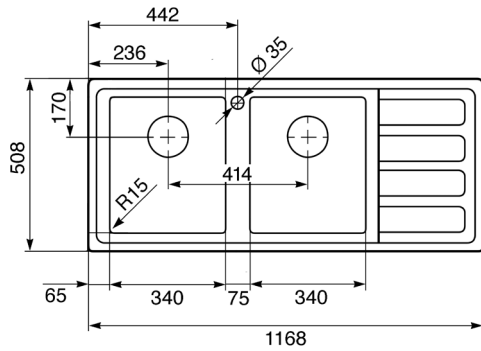

LD116D
TOPMOUNT DOUBLE BOWL SINK

EAN 8017709148508

Dimensions	1168mmW x 508mmD x 219mmH
Finish	Stainless Steel
Bowls	2
Capacity	27.2 litre capacity each bowl
Warranty	Two years parts and labour

LD116D
Right Hand Drainer

LD116S
Left Hand Drainer

LD116D
TOPMOUNT DOUBLE BOWL SINK

PLEASE NOTE: drawings are not to scale. They are to assist only.
WARNING: technical specifications and product sizes can be varied by the manufacturer without notice.
Cutouts for appliances should only be by physical product measurements. The above information is indicative only.