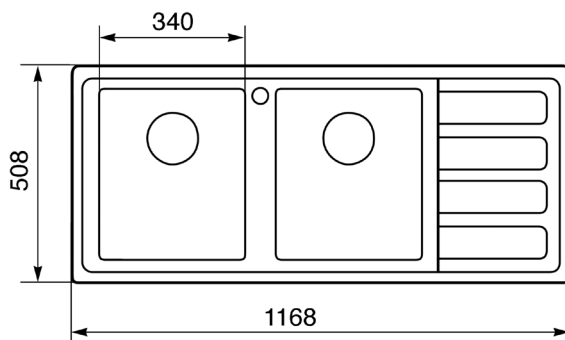

LD116D
TOPMOUNT DOUBLE BOWL SINK

EAN 8017709148508

Dimensions	1168mmW x 508mmD x 219mmH
Finish	Stainless Steel
Bowls	2
Capacity	27.2 litre capacity each bowl
Warranty	Two years parts and labour

LD116D
Right Hand Drainer

LD116S
Left Hand Drainer

LD116D
TOPMOUNT DOUBLE BOWL SINK

PLEASE NOTE: drawings are not to scale. They are to assist only.
WARNING: technical specifications and product sizes can be varied by the manufacturer without notice.
Cutouts for appliances should only be by physical product measurements. The above information is indicative only.