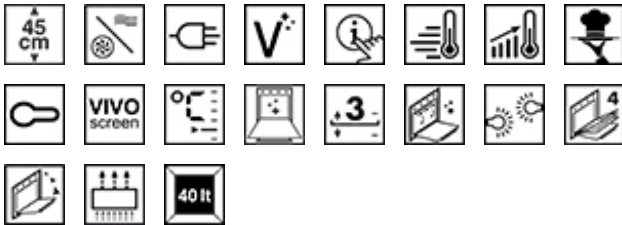

SFA4303MCX

Oven, Classic, 45cm compact, Combi Microwave, Stainless steel, Vapour Clean

TYPE

Product Family: Oven • Category: 45cm compact • Cooking Method: Combi Microwave • Power supply: Electric • EAN code: 8017709289287 • Cleaning system: Vapour Clean

TECHNICAL FEATURES

Display name: VivoScreen • Display technology: TFT • Temperature control: Electronic • Minimum Temperature: 30 °C • Maximum temperature: 250 °C • Cavity material: Ever clean Enamel • No. of shelves: 3 • Shelves type: Metal racks • Tilting grill: Yes • No. of lights: 2 • Light type: Halogen • Light Power: 40 W • Light when door is opened: Yes • Microwave effective power: 1000 W • Door opening type: Standard opening • Door: Temperate door • Total no. of door glasses: 4 • Soft Close hinges: Yes • Safety Thermostat: Yes • Cooling system: Tangential • Microwave screen protection: Yes • Microwave stops when door is opened: Yes • Heating suspended when door is opened: Yes • Lower heating element power: 1000 W • Grill element - power: 2000 W • Circular heating element - Power: 1400 W