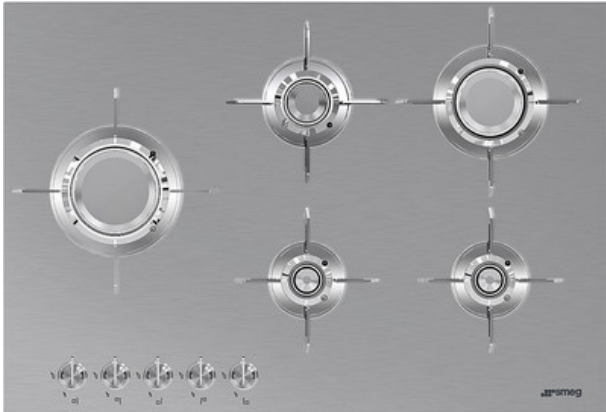

PXL675LAU

Hob, Dolce Stil Novo, Gas, 70/75 cm, Ultra-low profile or Fully Flushed

TYPE

Product Family: Hob • Dimensions: 70/75 cm • Type: Gas • Built-in type: Ultra-low profile or Fully Flushed • Power supply: Gas •
EAN code: 8017709259631

AESTHETICS

Colour: Stainless steel • Finishing: Satin • Aesthetics: Dolce Stil Novo • Type of steel: Brushed • Material: Stainless Steel • Controls
colour: Steel effect • Type of control setting: Control knobs • Control knob position: Front • No. of controls: 5 • Pan stands:
Stainless steel • Pan Stand Coating: Titanium • Burners: Laminate • Burners Material: Brass • Serigraphy colour: Black

ALSO AVAILABLE

LOGISTIC INFORMATION

Dimensions of the product (mm): 92x750x510 • Depth (mm): 510 mm • Width (mm): 750 mm • Product Height (mm): 92 mm

ACCESSORIES INCLUDED

Other gas nozzles included: G30 GPL Liquid gas • Other gas connections provided: Cylindrical