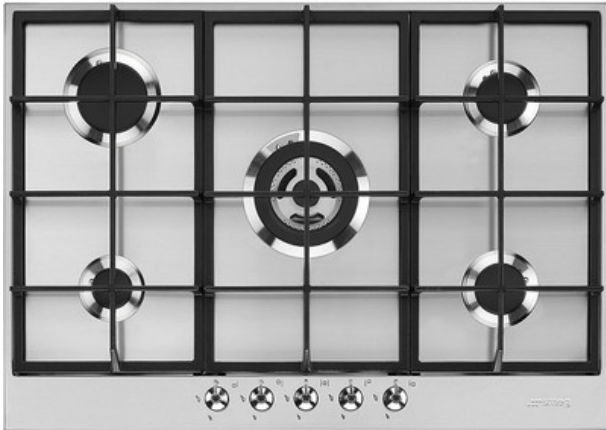

PX375AU

Hob, Classic, Gas, 70/75 cm, Traditional

TYPE

Product Family: Hob • Dimensions: 70/75 cm • Type: Gas • Built-in type: Traditional • Power supply: Gas • EAN code: 8017709277345

AESTHETICS

Colour: Stainless steel • Finishing: Satin • Aesthetics: Classic • Type of steel: Brushed • Material: Stainless Steel • Controls colour: Steel effect • Type of control setting: Control knobs • Control knob position: Front • No. of controls: 5 • Pan stands: Cast iron • Burners: Smeg Contemporary • Burners Material: Alluminium • Serigraphy colour: Black

PROGRAMS / FUNCTIONS

Total no. of cook zones: 5 • No. of gas cook zones: 5

OPTIONS

Standard cut out: 478-482x555-560 mm

COOKING ZONES

1st zone position: Front-left • 2nd zone position: Rear-left • 3rd zone position: Central • 4th zone position: Rear-right • 5th zone position: Front-right • 1st zone type: Gas - AUX • 2nd zone type: Gas - Rapid • 3rd zone type: Gas - UR • 4th zone type: Gas - Semi Rapid • 5th zone type: Gas - Semi Rapid • 1st zone power: 1.10 kW • 2nd zone power: 2.60 kW • 3rd zone power: 4.00 kW • 4th zone power: 1.80 kW • 5th zone power: 1.80 kW