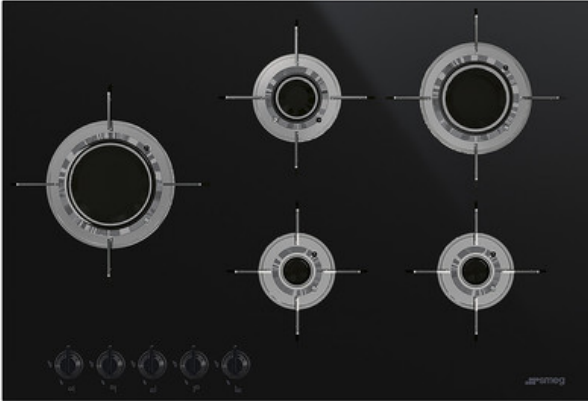

## PVL675LCNAU

Hob, Dolce Stil Novo, Gas, 70/75 cm, Ultra-low profile or Fully Flushed

### TYPE

Product Family: Hob • Dimensions: 70/75 cm • Type: Gas • Built-in type: Ultra-low profile or Fully Flushed • Power supply: Gas • EAN code: 8017709259624

### AESTHETICS

Colour: Black • Finishing: Glass • Aesthetics: Dolce Stil Novo • Material: Glass • Glass type: Ceramic • Controls colour: Black • Type of control setting: Control knobs • Control knob position: Front • No. of controls: 5 • Glass edge: Straight edge • Glass on Steel: Yes • Pan stands: Stainless steel • Pan Stand Coating: Titanium • Burners: Laminate • Burners Material: Brass • Burner Coating: Nichelato • Serigraphy colour: Grey