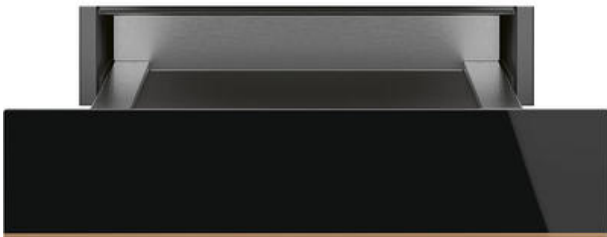

CP615NR

Drawer, Dolce Stil Novo, Storage, 15 cm, Black

TYPE

Product Family: Drawer • Type: Storage • Commercial height: 15 cm • a: 8017709244941

AESTHETICS

Colour: Black • Finishing: Glossy black • Aesthetics: Dolce Stil Novo • Component finishing: Copper • Material: Glass • Glass type: Eclipse • Front panel: With horizontal strip

TECHNICAL FEATURES

Capacity: 22 l • Opening mechanism: Push-pull • Base material: Stainless steel • Max weight allowance: 15 kg • Maximum drawer loading weight: 85 kg • Accessories included: Silicone antislip mat