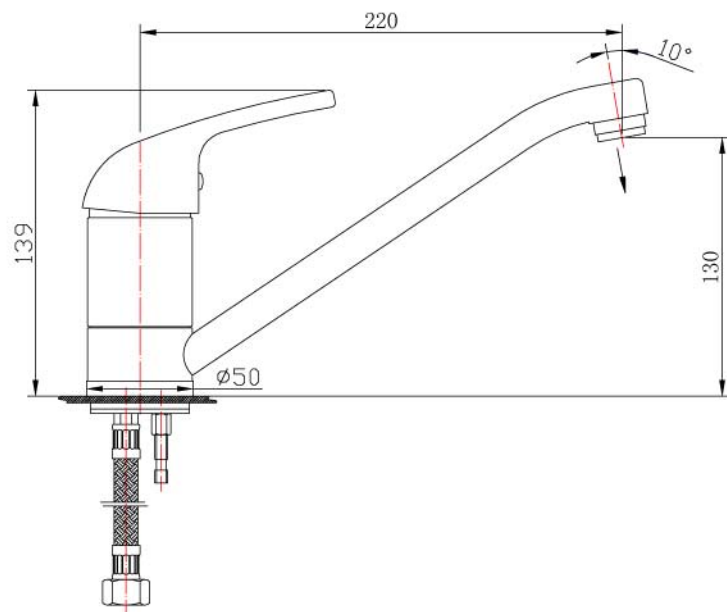

ST90SC

smeg single-lever kitchen mixer tap

satin chrome finish
solid handle
40mm ceramic cartridge
5-star water rating

PLEASE NOTE: drawings are not to scale. They are to assist only.