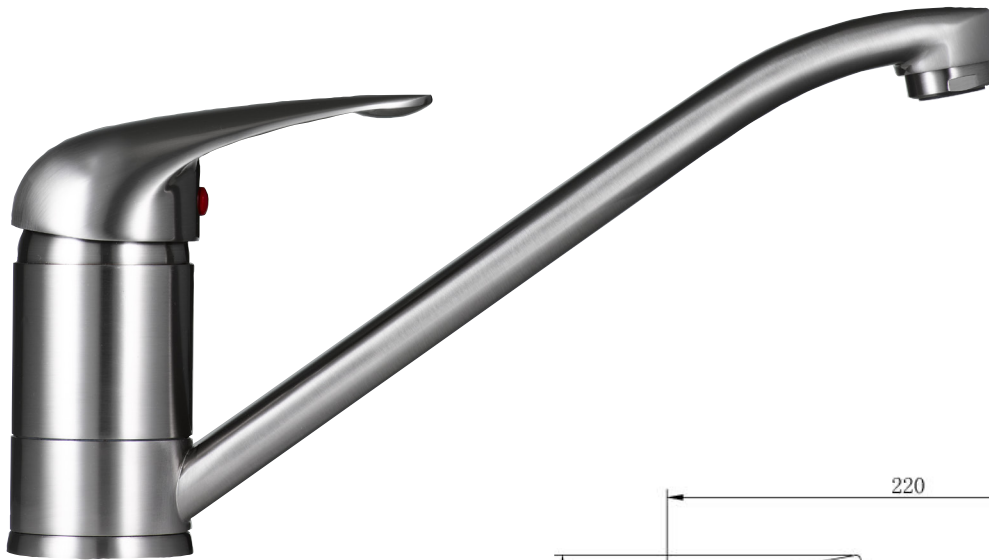

ST90SC

smeg single-lever kitchen mixer tap

satin chrome finish
solid handle
40mm ceramic cartridge
5-star water rating

PLEASE NOTE: drawings are not to scale. They are to assist only.